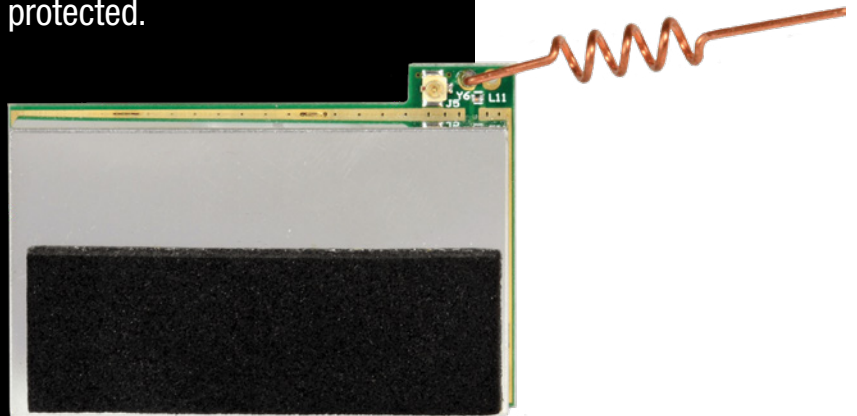

SMART AND SECURE

With the 2GIG® 2GIG-XCVR2e-345 Radio, homeowners can do more, see more and trust their privacy is protected.

900MHZ TRANSCEIVER 2GIG-XCVR2e-345

- Compatible with the GC2e Panel only
- 345MHz / 900MHz Transceiver
- Requires Firmware 1.23 or later

Provides support for:

- Legacy 345 Sensors
- eSeries 345 Sensors (encrypted)
- 2GIG-TS1 Keypad
- 2GIG-IMAGE1

Please visit 2GIG.com, or contact your local Sales Manager.