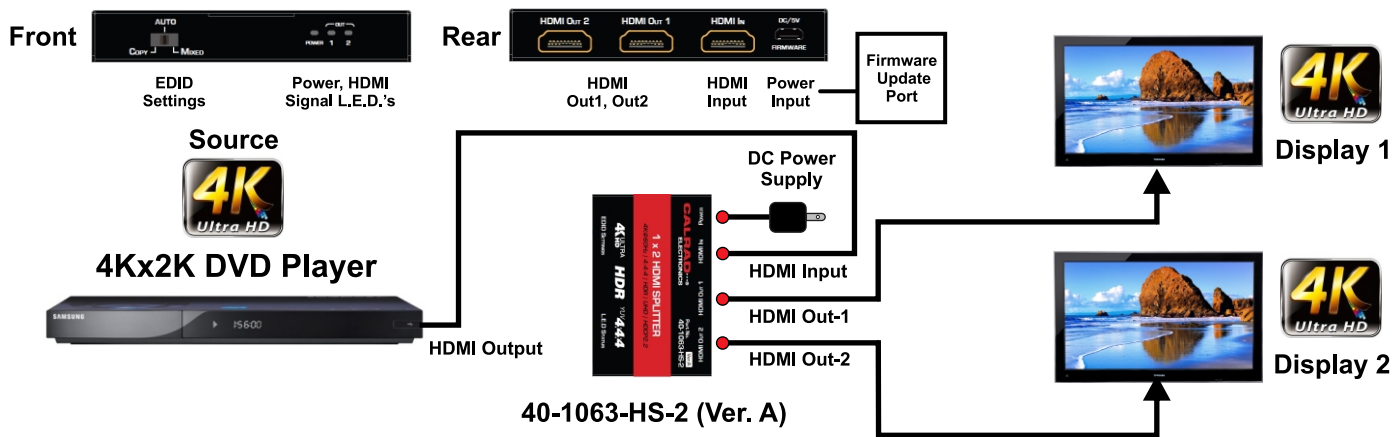

Typical Hookup

Specifications

All product information and specifications subject to change without notification.

- **Connectors:** Input: 1 x HDMI Jack, Outputs: 2 x HDMI Jacks, DC Power 1x Micro USB Port
- **HDTV Resolutions:** 4k x 2k (3840 x 2160@60Hz, YUV 4:4:4), 1080p, 1080i, 720p, 480p
- **HDCP Support:** V1.4 - V2.2
- **Bandwidth:** 18Gb, Up to 600Mhz / 3.4Gbps per Channel
- **Supports:** HDR, 3D, HDCP 1.4 to 2.2, 12bit per channel (36bit all channel) deep color
- **Audio Support:** LPCM 7.1, DTS Digital, Dolby Digital, DTS-HD and Dolby True HD
- **EDID Modes:** Slide switch to select 3 EDID Modes: Mixed EDID, Copy EDID, Auto EDID (Default 4Kx2K output)
- **Front Panel L.E.D Indicators:** 1 x Power, 1 x HDMI Out1, 1 x HDMI Out2
- **Power Supply:** USB Type 'A' Jack, DC 5V/1A
- **USB Power Cable:** 1 x 2 ft. USB Male Type 'A' to Male Micro USB
- **Firmware Updates:** Please contact our Technical Support department for further details
- **Operating Temperature:** -5 to +35 degrees C
- **Operating Humidity:** 5 to 90% RH (No Condensation)
- **Case:** Metal, **Color:** Black
- **Dimensions:** 5.9" L x 2.53" W x 0.67" H
- **Weight:** 0.26 lbs.

40-1063-HS-2VERA-05242018-WB

www.calrad.com