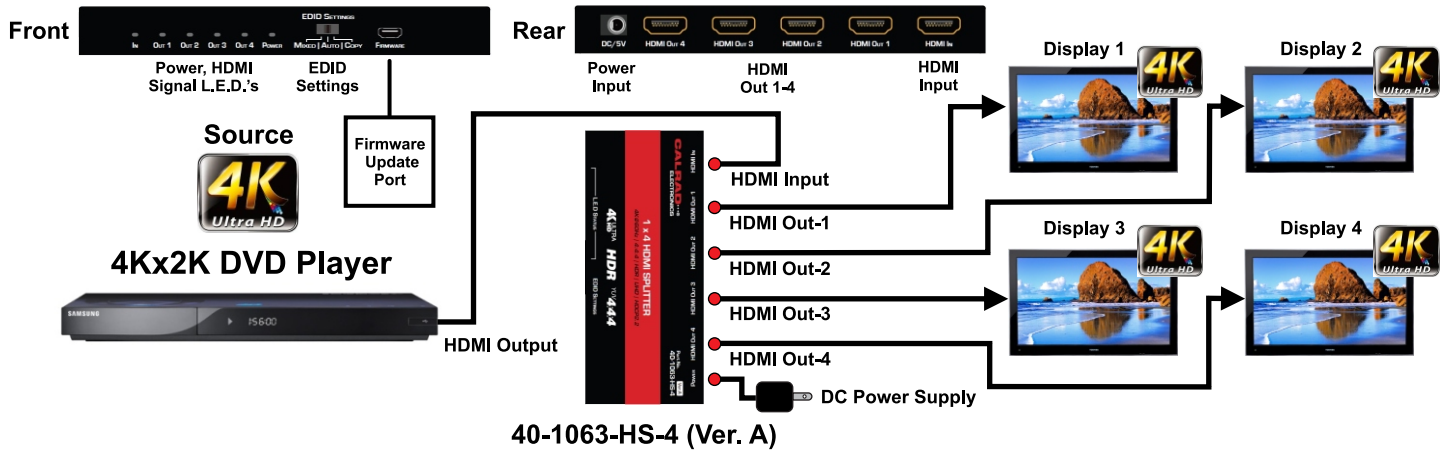

Typical Hookup

Specifications

All product information and specifications subject to change without notification.

- **Connectors:** Input: 1 x HDMI Jack, **Outputs:** 4 x HDMI Jacks, DC Power 1x Female 2.1mm Power Coax Jack
- **HDTV Resolutions:** 4k x 2k (3840 x 2160@60Hz, YUV 4:4:4), 1080p, 1080i, 720p, 480p
- **HDCP Support:** V1.4 - V2.2
- **Bandwidth:** 18Gb, Up to 600Mhz / 3.4Gbps per Channel
- **Supports:** HDR, 3D, HDCP 1.4 to 2.2, 12bit per channel (36bit all channel) deep color
- **Audio Support:** LPCM 7.1, DTS Digital, Dolby Digital, DTS-HD and Dolby True HD
- **EDID Modes:** Slide switch to select 3 EDID Modes: Mixed EDID, Copy EDID, Auto EDID (Default 4Kx2K output)
- **Front Panel L.E.D Indicators:** 1 x Power, 1 x HDMI Input, 1 x HDMI Out1, 1 x HDMI Out2, 1 x HDMI Out3, 1 x HDMI Out4
- **Power Supply:** DC 5V1A
- **Firmware Updates:** Please contact our Technical Support department for further details
- **Operating Temperature:** -5 to +35 degrees C
- **Operating Humidity:** 5 to 90% RH (No Condensation)
- **Case:** Metal, **Color:** Black
- **Dimensions:** 3.7" L x 2.4" W x 1.00" H
- **Weight:** 0.26 lbs.

40-1063-HS-4VERA-05242018-WB
www.calrad.com