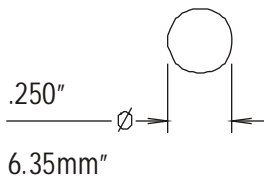

SUPER MINIATURE 1/4" RECESSED SWITCH SET

50RS-12 SERIES

- ◆ Just .562" Long, The 50RS-12 Super Mini Is Ideal For Thin Framed Doors & Windows
 - ◆ Open Loop and S.P.D.T. Configurations Are .810" In Length
 - ◆ Recessed Magnetic Contact
 - ◆ Press To Fit
 - ◆ 12" #22AWG Leads
 - ◆ Longer Leads, Zip Cord or Jacketed Cable Upon Request
 - ◆ Hermetically Sealed
 - ◆ Plated Contacts Resist Sticking or Freezing
 - ◆ Built-in E.O.L. Resistors and Diodes Upon Request
 - ◆ Switches and Magnets Available Separately
 - ◆ Colors: White, Brown, Gray
 - ◆ Lifetime Warranty

The G.R.I. 50RS series is a 1/4" diameter switch set designed for applications where a miniature recessed is required. Only .562" in length, the switch is able to be recessed in places where a standard switch is too large. The 50RS series is also widely used in the manufacture of alarm screens.

50RS-12

60RS-12/70RS-12

GRI products meet or exceed these minimum general specifications:

PART NUMBER	LOOP TYPE	ELECTRICAL CONFIG.	REED FORM	MAXIMUM INITIAL CONTACT RESISTANCE (Ω)	MAXIMUM CONTACT RATING (W)	MAXIMUM SWITCHING VOLTAGE (VDC)	MAXIMUM SWITCHING CURRENT (A)
50RS-12	CLOSED	N/O	A	.150	10	200	.500
50RS-12WG	CLOSED	N/O	A	.150	10	200	.500
50RS-12XWG	CLOSED	N/O	A	.150	10	200	.500
60RS-12	OPEN	N/C	B	.140	5	175	.250
60RS-12WG	OPEN	N/C	B	.140	5	175	.250
60RS-12XWG	OPEN	N/C	B	.140	5	175	.250
70RS-12	Open/Closed	SPDT	C	.140	5	175	.250
70RS-12WG	Open/Closed	SPDT	C	.140	5	175	.250
70RS-12XWG	Open/Closed	SPDT	C	.140	5	175	.250