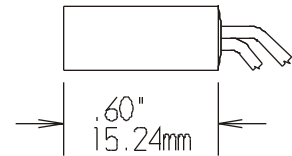

SUPER MINIATURE 1/4" RECESSED SWITCH SET

50RS-12 SERIES

- ◆ Just .562" Long, The 50RS-12 Super Mini Is Ideal For Thin Framed Doors & Windows
 - ◆ Open Loop and S.P.D.T. Configurations Are .810" In Length
 - ◆ Recessed Magnetic Contact
 - ◆ Press To Fit
 - ◆ 12" #22AWG Leads
 - ◆ Longer Leads, Zip Cord or Jacketed Cable Upon Request
 - ◆ Hermetically Sealed
 - ◆ Plated Contacts Resist Sticking or Freezing
 - ◆ Built-in E.O.L. Resistors and Diodes Upon Request
 - ◆ Switches and Magnets Available Separately
 - ◆ Colors: White, Brown, Gray
 - ◆ Lifetime Warranty

The G.R.I. 50RS series is a 1/4" diameter switch set designed for applications where a miniature recessed is required. Only .562" in length, the switch is able to be recessed in places where a standard switch is too large. The 50RS series is also widely used in the manufacture of alarm screens.

50RS-12

60RS-12/70RS-12

GRI products meet or exceed these minimum general specifications:

PART NUMBER	LOOP TYPE	ELECTRICAL CONFIG.	REED FORM	MAXIMUM INITIAL CONTACT RESISTANCE (Ω)	MAXIMUM CONTACT RATING (W)	MAXIMUM SWITCHING VOLTAGE (VDC)	MAXIMUM SWITCHING CURRENT (A)
50RS-12	CLOSED	N/O	A	.150	10	200	.500
50RS-12WG	CLOSED	N/O	A	.150	10	200	.500
50RS-12XWG	CLOSED	N/O	A	.150	10	200	.500
60RS-12	OPEN	N/C	B	.140	5	175	.250
60RS-12WG	OPEN	N/C	B	.140	5	175	.250
60RS-12XWG	OPEN	N/C	B	.140	5	175	.250
70RS-12	Open/Closed	SPDT	C	.140	5	175	.250
70RS-12WG	Open/Closed	SPDT	C	.140	5	175	.250
70RS-12XWG	Open/Closed	SPDT	C	.140	5	175	.250