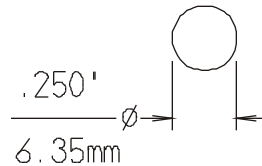

The G.R.I. 50RS series is a 1/4" diameter switch set designed for applications where a miniature recessed is required. Only .562" in length, the switch is able to be recessed in places where a standard switch is too large. The 50RS series is also widely used in the manufacture of alarm screens.

50RS-12

60RS-12/70RS-12

GRI products meet or exceed these minimum general specifications:

PART NUMBER	LOOP TYPE	ELECTRICAL CONFIG.	REED FORM	MAXIMUM INITIAL CONTACT RESISTANCE (Ω)	MAXIMUM CONTACT RATING (W)	MAXIMUM SWITCHING VOLTAGE (VDC)	MAXIMUM SWITCHING CURRENT (A)
50RS-12	CLOSED	N/O	A	.150	10	200	.500
50RS-12WG	CLOSED	N/O	A	.150	10	200	.500
50RS-12XWG	CLOSED	N/O	A	.150	10	200	.500
60RS-12	OPEN	N/C	B	.140	5	175	.250
60RS-12WG	OPEN	N/C	B	.140	5	175	.250
60RS-12XWG	OPEN	N/C	B	.140	5	175	.250
70RS-12	Open/Closed	SPDT	C	.140	5	175	.250
70RS-12WG	Open/Closed	SPDT	C	.140	5	175	.250
70RS-12XWG	Open/Closed	SPDT	C	.140	5	175	.250