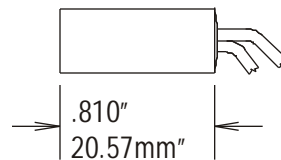

SUPER MINIATURE 1/4" RECESSED SWITCH SET

50RS-12 SERIES

- ◆ Just .562" Long, The 50RS-12 Super Mini Is Ideal For Thin Framed Doors & Windows
 - ◆ Open Loop and S.P.D.T. Configurations Are .810" In Length
 - ◆ Recessed Magnetic Contact
 - ◆ Press To Fit
 - ◆ 12" #22AWG Leads
 - ◆ Longer Leads, Zip Cord or Jacketed Cable Upon Request
 - ◆ Hermetically Sealed
 - ◆ Plated Contacts Resist Sticking or Freezing
 - ◆ Built-in E.O.L. Resistors and Diodes Upon Request
 - ◆ Switches and Magnets Available Separately
 - ◆ Colors: White, Brown, Gray
 - ◆ Lifetime Warranty

The G.R.I. 50RS series is a 1/4" diameter switch set designed for applications where a miniature recessed is required. Only .562" in length, the switch is able to be recessed in places where a standard switch is too large. The 50RS series is also widely used in the manufacture of alarm screens.

50RS-12

60RS-12/70RS-12

GRI products meet or exceed these minimum general specifications:

PART NUMBER	LOOP TYPE	ELECTRICAL CONFIG.	REED FORM	MAXIMUM INITIAL CONTACT RESISTANCE (Ω)	MAXIMUM CONTACT RATING (W)	MAXIMUM SWITCHING VOLTAGE (VDC)	MAXIMUM SWITCHING CURRENT (A)
50RS-12	CLOSED	N/O	A	.150	10	200	.500
50RS-12WG	CLOSED	N/O	A	.150	10	200	.500
50RS-12XWG	CLOSED	N/O	A	.150	10	200	.500
60RS-12	OPEN	N/C	B	.140	5	175	.250
60RS-12WG	OPEN	N/C	B	.140	5	175	.250
60RS-12XWG	OPEN	N/C	B	.140	5	175	.250
70RS-12	Open/Closed	SPDT	C	.140	5	175	.250
70RS-12WG	Open/Closed	SPDT	C	.140	5	175	.250
70RS-12XWG	Open/Closed	SPDT	C	.140	5	175	.250