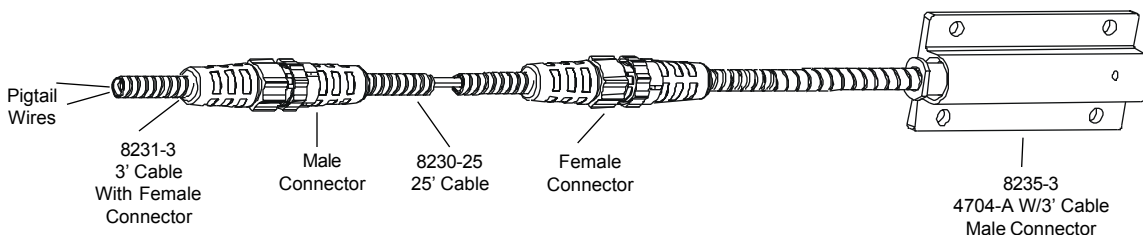

For applications where a longer cable run is necessary, the 25' extensions offer a clean and simple solution. The G.R.I. 8235-3 and 8231-3 together make a complete security loop with armored cable.

By putting the G.R.I. 8230-25 extensions between the 8235-3 and 8231-3, the overall length increases in 25' lengths, and allows a disconnect close to the piece of equipment you wish to remove rather than pulling cable through every item and stringing back again. For a bicycle display, golf carts, lawn equipment, truck docks or any moveable merchandise, run the cable in a manner that secures the products and wire to a zone on the security panel. Thread the cable through spokes, wheels and other natural openings to secure the products.

# ARMORED DISCONNECT CABLE

Part Numbers:	
8235-3	4704A w/3' #5702 armored cable w/male connector
8237-3	3' #5702 armored w/male connector
8230-25	25' #5702 armored cable w/1 male and 1 female connector
8231-3	3' #5702 armored cable w/female connector
8307-3	4704A w/3' #8278 coated armored cable w/male connector
8316-3	3' #8278 coated armored cable w/male connector
8310-25	25' #8278 coated armored cable w/1 male and 1 female connector
8311-3	3' #8278 coated armored cable w/female connector