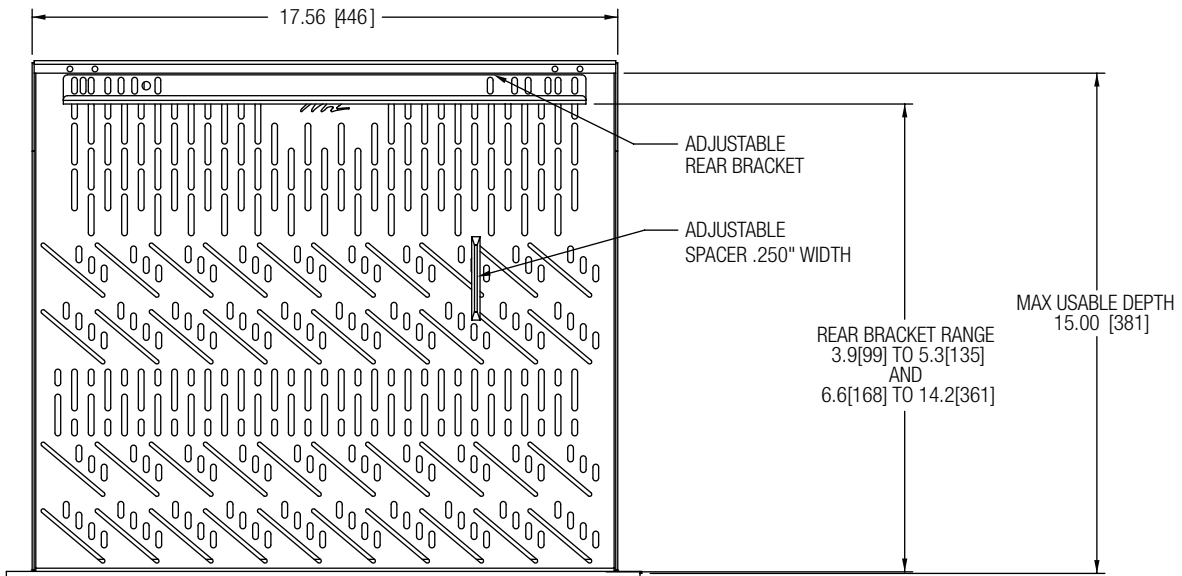

VRS Series Vertical Rackshelf dimensions

BOTTOM SHELF