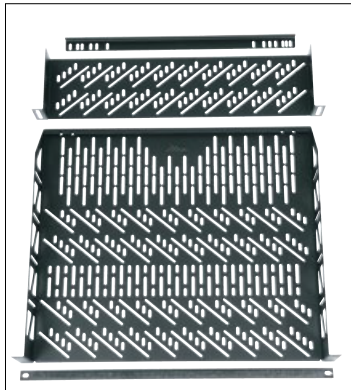

Middle Atlantic Products

EXCEPTIONAL SUPPORT & PROTECTION™

VRS Series Vertical Rackshelf

EIA/TIA Compliant

VRS Series Vertical Rackshelf

Features

- Mounts up to 7 satellite or cable boxes vertically
- Designed to save space
- Universal design accommodates most box sizes
- Allows freedom to space boxes as desired
- Easy removal of individual units for replacement/servicing

shown with shelfmount power strip and SignalSAFE™ IEC power cords

96-01114 / rev e / 5-26-20 / VRS Series Vertical Rackshelf

Architects and Engineers' Specifications

EIA Compliant 19" vertical satellite/cable box shelf shall be Middle Atlantic Products model # VRS. VRS top, bottom and stop bracket shall be constructed from 16-gauge steel. VRS shall feature a durable black powder coat finish. VRS shall include six sets of .25" width plastic spacers to secure cable/satellite boxes. VRS shall provide an 35 lb. weight capacity. VRS shall have a maximum usable depth of 15". VRS shall mount a maximum of 7 cable/satellite boxes within a usable width of 17.44". VRS shall be GREENGUARD Indoor Air Quality Certified for Children and Schools. VRS shall be manufactured by an ISO 9001 and ISO 14001 registered company. VRS shall be warranted to be free from defects in material and workmanship under normal use and conditions for the lifetime of the product.

OPTIONS

- Shelf mount power strip, 15 Amp, 8 Outlet, shall be PD-815SC-PBSH
- SignalSAFE™ short IEC power cord to aid in cable management shall be available in 6" lengths, with straight, left and right hand plugs, and in packs of 4, 20 and 100, model # IEC-6X_(4, 20, 100)