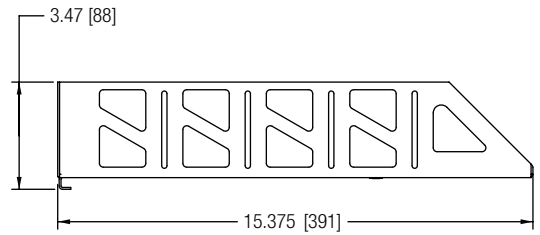

shown with shelfmount power strip and SignalSAFE™ IEC power cords

96-01114 / rev e / 5-26-20 / VRS Series Vertical Rackshelf

Architects and Engineers' Specifications

EIA Compliant 19" vertical satellite/cable box shelf shall be Middle Atlantic Products model # VRS. VRS top, bottom and stop bracket shall be constructed from 16-gauge steel. VRS shall feature a durable black powder coat finish. VRS shall include six sets of .25" width plastic spacers to secure cable/satellite boxes. VRS shall provide an 35 lb. weight capacity. VRS shall have a maximum usable depth of 15". VRS shall mount a maximum of 7 cable/satellite boxes within a usable width of 17.44". VRS shall be GREENGUARD Indoor Air Quality Certified for Children and Schools. VRS shall be manufactured by an ISO 9001 and ISO 14001 registered company. VRS shall be warranted to be free from defects in material and workmanship under normal use and conditions for the lifetime of the product.

OPTIONS

- Shelf mount power strip, 15 Amp, 8 Outlet, shall be PD-815SC-PBSH
- SignalSAFE™ short IEC power cord to aid in cable management shall be available in 6" lengths, with straight, left and right hand plugs, and in packs of 4, 20 and 100, model # IEC-6X_(4, 20, 100)

VRS Series Vertical Rackshelf dimensions

BOTTOM SHELF

TOP SHELF

All dimensions in inches unless otherwise noted [All dimensions in brackets are in millimeters]