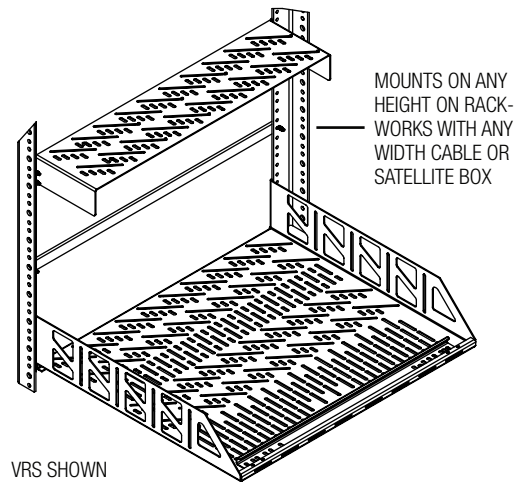

TOP SHELF

All dimensions in inches unless otherwise noted [All dimensions in brackets are in millimeters]