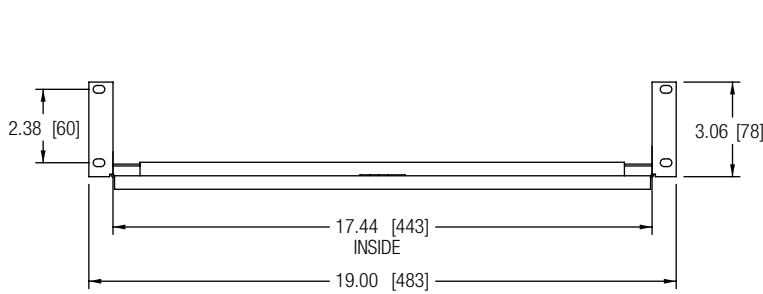

shown with shelfmount power strip and SignalSAFE™ IEC power cords

96-01114 / rev e / 5-26-20 / VRS Series Vertical Rackshelf

Architects and Engineers' Specifications

EIA Compliant 19" vertical satellite/cable box shelf shall be Middle Atlantic Products model # VRS. VRS top, bottom and stop bracket shall be constructed from 16-gauge steel. VRS shall feature a durable black powder coat finish. VRS shall include six sets of .25" width plastic spacers to secure cable/satellite boxes. VRS shall provide an 35 lb. weight capacity. VRS shall have a maximum usable depth of 15". VRS shall mount a maximum of 7 cable/satellite boxes within a usable width of 17.44". VRS shall be GREENGUARD Indoor Air Quality Certified for Children and Schools. VRS shall be manufactured by an ISO 9001 and ISO 14001 registered company. VRS shall be warranted to be free from defects in material and workmanship under normal use and conditions for the lifetime of the product.

OPTIONS

- Shelf mount power strip, 15 Amp, 8 Outlet, shall be PD-815SC-PBSH
- SignalSAFE™ short IEC power cord to aid in cable management shall be available in 6" lengths, with straight, left and right hand plugs, and in packs of 4, 20 and 100, model # IEC-6X_(4, 20, 100)

VRS Series Vertical Rackshelf dimensions

BOTTOM SHELF

TOP SHELF

All dimensions in inches unless otherwise noted [All dimensions in brackets are in millimeters]