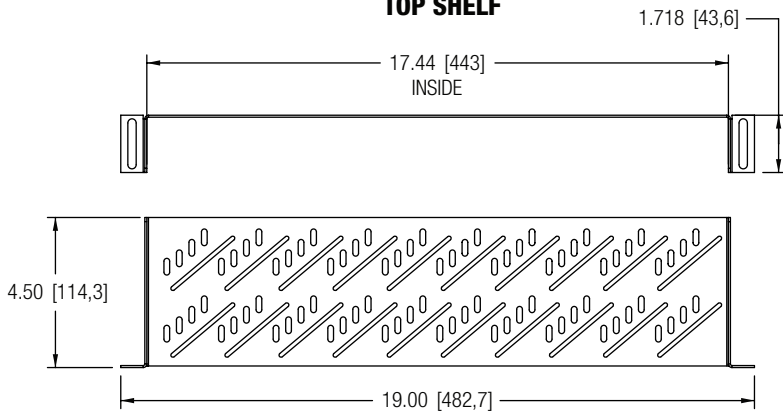

shown with shelfmount power strip and SignalSAFE™ IEC power cords

96-01114 / rev e / 5-26-20 / VRS Series Vertical Rackshelf

Architects and Engineers' Specifications

EIA Compliant 19" vertical satellite/cable box shelf shall be Middle Atlantic Products model # VRS. VRS top, bottom and stop bracket shall be constructed from 16-gauge steel. VRS shall feature a durable black powder coat finish. VRS shall include six sets of .25" width plastic spacers to secure cable/satellite boxes. VRS shall provide an 35 lb. weight capacity. VRS shall have a maximum usable depth of 15". VRS shall mount a maximum of 7 cable/satellite boxes within a usable width of 17.44". VRS shall be GREENGUARD Indoor Air Quality Certified for Children and Schools. VRS shall be manufactured by an ISO 9001 and ISO 14001 registered company. VRS shall be warranted to be free from defects in material and workmanship under normal use and conditions for the lifetime of the product.

OPTIONS

- Shelf mount power strip, 15 Amp, 8 Outlet, shall be PD-815SC-PBSH
- SignalSAFE™ short IEC power cord to aid in cable management shall be available in 6" lengths, with straight, left and right hand plugs, and in packs of 4, 20 and 100, model # IEC-6X_(4, 20, 100)

VRS Series Vertical Rackshelf dimensions

BOTTOM SHELF

TOP SHELF

All dimensions in inches unless otherwise noted [All dimensions in brackets are in millimeters]