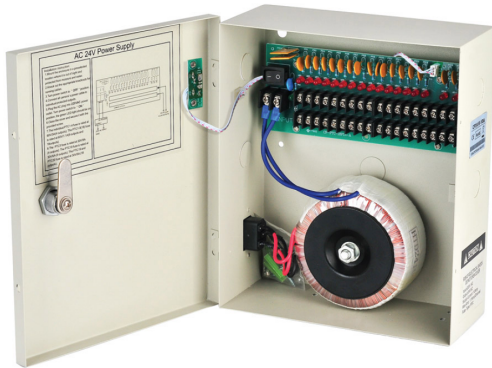

AVA-PSW-24VAH10A-18

POWER DISTRIBUTION BOX

AVA-PSW-24VAH10A-18 **POWER DISTRIBUTION BOX**

24VAC, 10 Amp, 18 Channel Power Distribution Box, AC110V

The AVA-PSW-24VAH10A-18 is a power distribution box with 24VAC, 10 Amp, 18 Channel Power Distribution Box, AC110V.

SPECIFICATIONS

GENERAL	
INPUT	AC110V (50/60Hz)
OUTPUT	AC 24V, 10A
CHANNELS	18 Channels
FUSE TYPE	PTC1.1A (Resettable)
CERTIFICATION	CE, FCC, ROHS
DIMENSIONS	9.75" x 8" x 3.75" (247mm x 203mm x 95mm)

AVYCON[®]