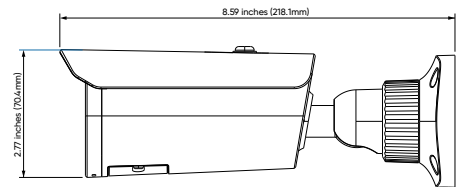

FUNCTIONS

- 8MP (3840 x 2160) @30fps
- Max. Resolution: 3840 x 2160
- Supports Smart H.265/H.265 Encoding
- True Day & Night ICR
- Up to 164 ft. IR Illumination
- Fixed 2.8mm Lens
- 3D DNR, True WDR, HLC, BLC and ROI Encoding
- Supports Triple Streams
- Supports 1 CH. Audio Input
- Optional P2P function
- Supports Remote Access with Windows, macOS, iOS and Android
- IP67 Ingress Protection
- Operating Temperature: -22°F - 140°F(-30°- 60° C)
- DC12V / PoE (802.3af)
- NDA A Compliant

DIMENSIONS

Unit : inch (mm)

OPTIONAL ACCESSORIES

AVM-BDMT-W-TL1

AVM-P-CMT

AVM-P-PMT

AVYCON[®]

AVC-BNN81FT/28