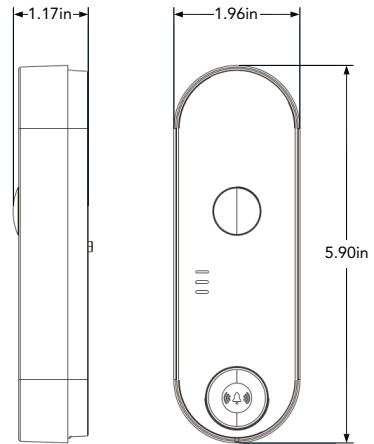

AVC-DB21F23

2MP H.265 Wi-Fi SMART VIDEO DOORBELL

2MP H.265 Wi-Fi SMART VIDEO DOORBELL

2MP H.265 Wi-Fi SMART VIDEO DOORBELL

The AVYCON AVC-DB21F23 is a doorbell device with a 2MP H.265+ Fixed Camera. This doorbell supports access control with a card reader or app remote control, True Day and Night mode, Smart IR Illumination up to 9.8ft, WiFi connection, and also includes a microSD memory card slot of up to 256GB for standalone recording applications. The AVC-DB21F23 is ONVIF compliant and features video analytics such as Face Detection, Face Capture, and Tamper Detection.

FUNCTIONS

- Max. resolution: 2MP (1920×1080)
- Wide field of view achieving doorway security monitoring
- Access control function
- Noise suppression and echo cancellation
- Visual intercom function: two-way remote communication between the doorbell /mobile APP
- Support door opening by swiping card or mobile APP
- Support IR and white LED lights
- Support tampering alarm and door contact alarm
- 2.4G Wi-Fi
- Built-in micro SD card slot, up to 256GB
- Intelligent Analysis: video exception detection, face detection, face capture, etc.

DIMENSIONS

Unit: Inches

OPTIONAL ACCESSORIES

AVM-DB2-S1
Sunshade Bracket

AVM-DB2-S1WB1
Sunshade Bracket
with Wire Box

AVM-DB2-ABKT1
Angled Corner Bracket

AVM-DB2-CHM1
Doorbell Chime

AVYCON[®]