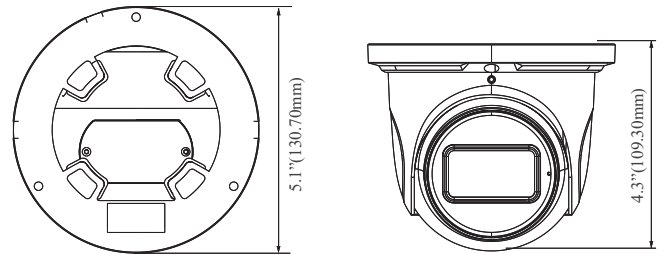

FUNCTIONS

- H.265 /H.264/MJPEG coding
- Max.resolution: 4MP (2560 x 1440)
- ICR auto switch, True day / Night Vision
- 3D DNR, WDR, HLC, BLC, smart IR, etc.
- Up to 165ft IR Night Time Viewing Distance
- Built-in micro SD card slot, up to 256GB
- 1CH built-in MIC; 1CH audio input
- DC12V/PoE power supply
- IP 67 Ingress Protection
- Support Three Streams
- Support remote monitoring by smart phones& tablet PCs with iOS and Android OS
- Intelligent analytics

DIMENSIONS

Unit : inch (mm)

OPTIONAL ACCESSORIES

AVM-EDMT-W-TL1

AVM-EWMT-W-TL1

AVC-ELN41AVT

4MP H.265 WATER-PROOF TURRENT NETWORK CAMERA

SPECIFICATIONS