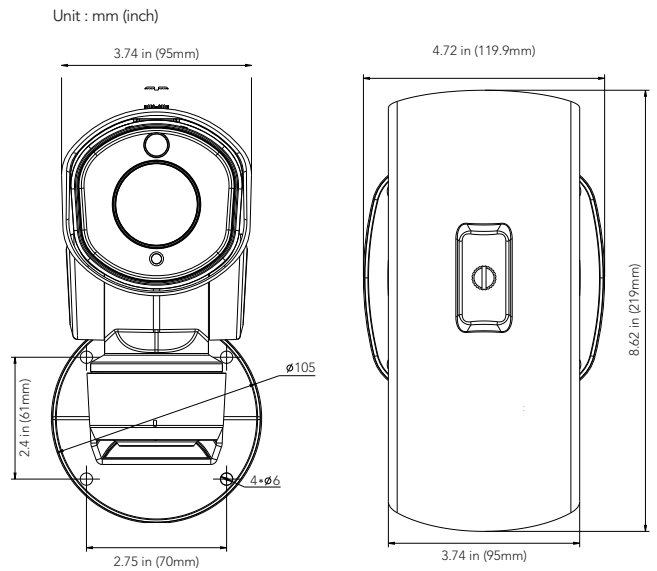

DIMENSIONS

OPTIONAL ACCESSORIES

AVYCON®

Copyright © AVYCON. All rights reserved. Specifications and pricing are subject to change without notice.