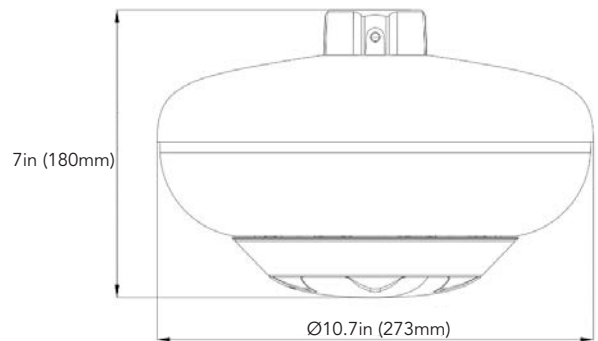

## 8MP MULTI-SENSOR QUAD-DIRECTIONAL IR VANDAL DOME NETWORK CAMERA

8MP MULTI-SENSOR QUAD-DIRECTIONAL IR VANDAL DOME NETWORK CAMERA

The AVYCON AVC-N4M81F360 camera is a 8MP H.265 Vandal Dome Network Camera. This 8MP IP camera supports True Day and Night mode, PoE, up to 82ft. of Smart IR Illumination, and also incorporates an InfiniteStar sensor which allows viewing of video in the lowest of light environments, even in color. This camera includes a 4.0mm Lens x 4CH, each module could circularly slide 0°~95° and vertically rotate 30°~70°. Includes a MicroSD memory card slot for standalone recording applications.

## FUNCTIONS

- 8MP ( 3840 x 2160 ) @ 30fps
- Max. Resolution: 3840 x 2160
- One dome camera contains 4 sets of IP cameras, each to different direction
- Each module could circularly slide 0°~95° and vertically rotate 30°~70°
- Each module delivers max 2M (1920x1080P) full HD @25/30fps video stream
- Supports Smart H.265/H.264 Encoding
- True Day & Night ICR
- 360°(H)x90°(V) circular IR illumination, Up to 82 ft. IR Illumination
- 4.0mm lens x 4CH, F1.6
- Supports Remote Access with Windows, macOS, iOS and Android
- Support PoE+(802.3.at, class4) and DC24V / AC24V
- Built-in MicroSD Card Slot

## DIMENSIONS

Unit : inch (mm)