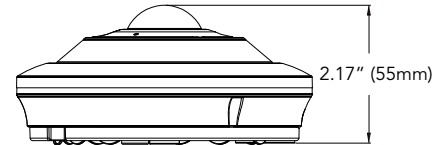

DIMENSIONS

Unit : inch (mm)

OPTIONAL ACCESSORIES

AVA-MICSPKSRN
 AUDIBLE AND VISUAL ALARM DEVICE

AVM-JB-F-F1
 JUNCTION BOX

AVC-NF121F

12MP H.265 FISHEYE NETWORK CAMERA

SPECIFICATIONS