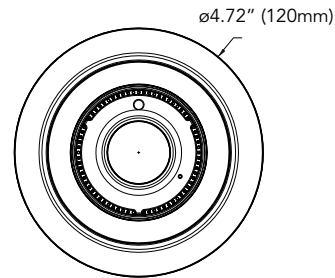

COMPATIBLE NVR MODELS

- AVR-HN516E2N
- AVR-HN532E2N
- AVR-HN564E2N

FUNCTIONS

- H.265 Main Profile Video Compression
- 1.7" Sony Progressive 12MP CMOS Image Sensor
- Max. Resolution: 3000 x 3000
- 12MP (3000 x 3000) Full Real Time Coding
- 360° Fisheye Lens, Panoramic View, e-PTZ Function
- Smart IR Illumination Up to 50ft.
- True Day/Night ICR Auto Switch
- Hardware Reset
- 3D DNR, True WDR, 8 ROI Encoding, HLC & BLC
- Supports PoE
- Smart Alarm with Motion and Sensor Features
- Supports Local CVBS Video Output and Two-Way Audio
- Compatible ONVIF Profile Protocol
- Supports Triple Streams
- P2P Remote Connection Function
- Supports Monitoring by Smart Phones, iPad, and Remote Monitoring
- DC12V (±10%) / PoE (802.3af) <12W

DIMENSIONS

Unit : inch (mm)

OPTIONAL ACCESSORIES

AVA-MICSPKSRN
 AUDIBLE AND VISUAL ALARM DEVICE

AVM-JB-F-F1
 JUNCTION BOX

AVC-NF121F

12MP H.265 FISHEYE NETWORK CAMERA

SPECIFICATIONS