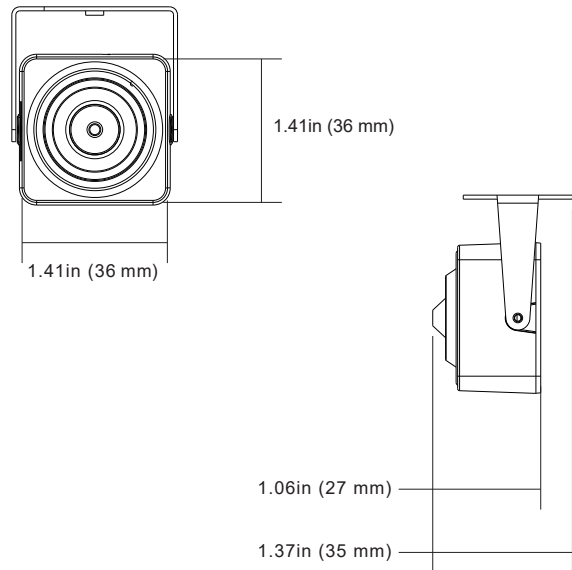

### FUNCTIONS

- 4MP ( 2560 x 1440 ) @ 30fps
- Max. Resolution: 2668 x 1512
- Supports Smart H.265/H.264 Encoding
- Fixed 3.7 mm Lens
- 3D DNR, WDR, BLC and ROI Encoding
- Supports Built-in Mic
- Supports Triple Streams
- Supports ONVIF Profiles S and G
- Built-in Micro SD card slot
- Operating Temperature: -4°F - 140°F
- DC12V / PoE (802.3af, ≤4W)
- NDAA Compliant

### DIMENSIONS

Unit : inch (mm)