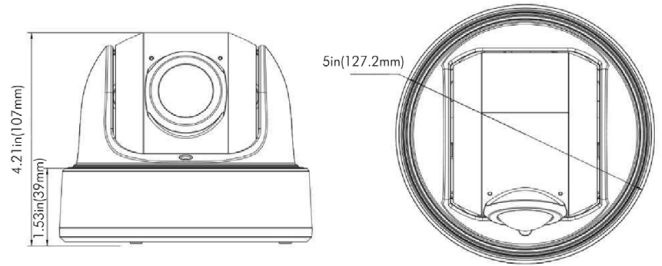

**AVC-NVP51F180**  
**5MP PANORAMIC 180° MINI DOME NETWORK CAMERA**

**5MP PANORAMIC 180° MINI DOME NETWORK CAMERA**

5MP PANORAMIC 180° MINI DOME CAMERA WITH SMART FEATURES

The AVYCON AVC-NVP51F180 camera is a 5MP 180° Mini Dome Network Camera with Smart Features. This 5MP Panoramic camera supports True Day and Night mode, PoE, and up to 49ft. of Smart IR Illumination. This camera includes a Fixed 1.68mm Lens with Auto-focus capabilities that can be controlled through a DVR. Also standard with this series is Digital NR, ROI, HLC, True WDR, and BLC capabilities along with IP67 outdoor rating. Capable of 180 degrees of motion and recording audio through an advanced built-in microphone and integrated junction box.

**FUNCTIONS**

- 5MP ( 2592 x 1944 ) @ 30fps
- Max. Resolution: 2592 x 1944
- True Day & Night ICR filter Auto Switch
- Up to 49 ft (15 m) IR Illumination
- Fixed 1.68mm Lens
- 3D/2D DNR, Super WDR, HLC, BLC and ROI Encoding
- Supports Triple Streams
- Supports Remote Access with Windows, macOS, iOS and Android
- IP67 Ingress Protection
- Operating Temperature: -40°F - 140°F(-40°~60° C)
- DC12V±10%/ PoE (802 .3af)

**DIMENSIONS**

Unit : inch (mm)

**OPTIONAL ACCESSORIES**

AVM-P-PMT-A1  
POLE MOUNT

AVM-P-CMT-A1  
CORNER MOUNT BRACKET

AVM-DWMT-V180  
WALL MOUNT