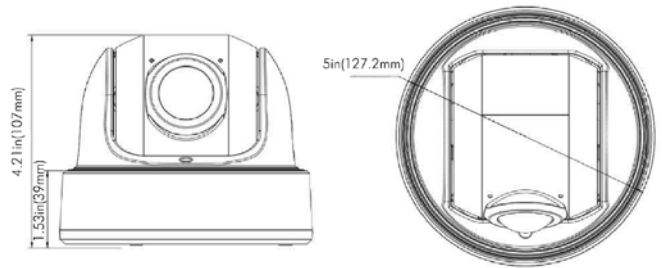

DIMENSIONS

Unit : inch (mm)

OPTIONAL ACCESSORIES