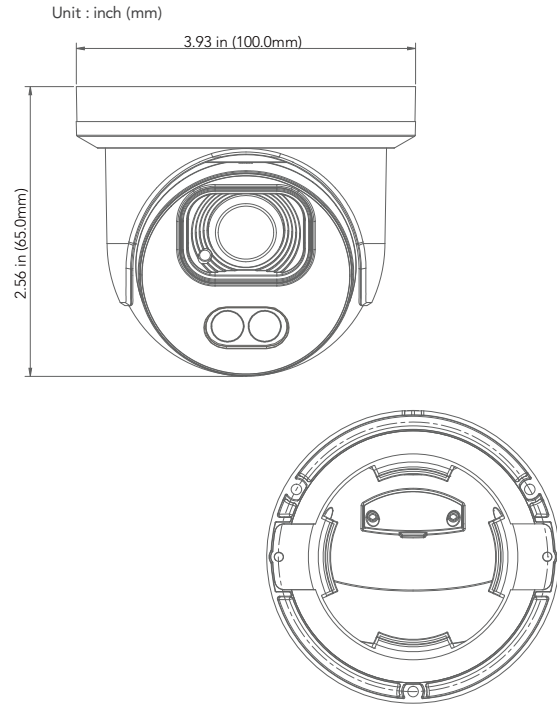

DIMENSIONS