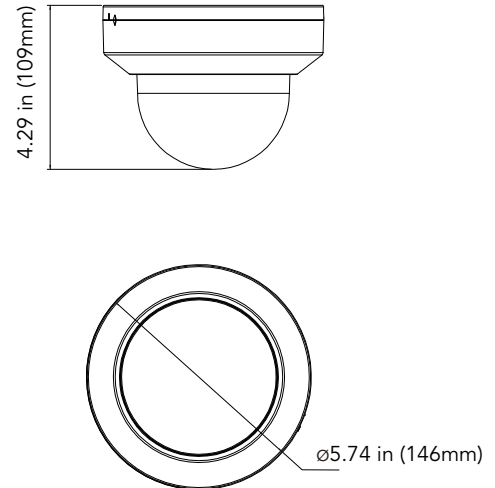

## FUNCTIONS

- 2MP HD-TVI (default), CVI, AHD, ANALOG (960H)
- Maximum Resolution: 1920 x 1080
- 2.7-13.5 mm, manual lens
- Smart IR Illumination Up to 115 ft.
- True Day/Night
- Digital WDR
- Digital NR
- AGC
- BLC
- DIP Switch
- DC12V / AC24V
- 30 FPS
- NDAA Compliant

## DIMENSIONS

Unit : inch (mm)