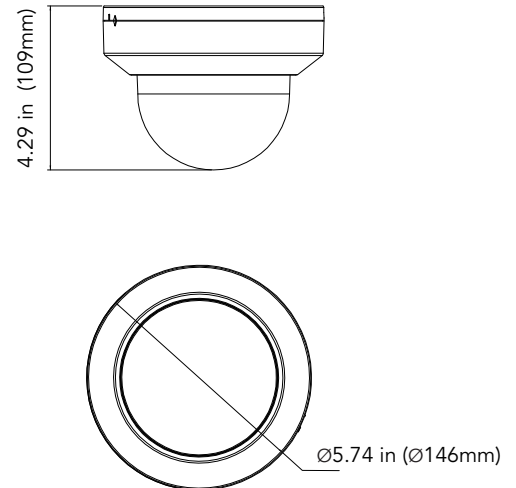

FUNCTIONS

- 8MP HD-TVI (default), CVI, AHD, ANALOG (960H)
- Maximum Resolution: 3840 x 2160
- 2.7-13.5 mm, Motorized Lens
- Smart IR Illumination Up to 115 ft.
- True Day/Night
- Digital WDR
- Digital NR
- AGC
- BLC
- DIP Switch
- DC12V / AC24V
- 15 FPS
- NDAA Compliant

DIMENSIONS

Unit : inch (mm)

OPTIONAL ACCESSORIES

AVM-CWM-EDV-L1
COMPACT WALL MOUNT

AVC-TD82M
8MP HD-TVI VARIFOCAL LENS INDOOR DOME CAMERA

SPECIFICATIONS

CAMERA	
Image Sensor	1/2.7" Progressive Scan CMOS
Resolution	8MP
Image Size	3840 x 2160
Video Output	1-channel BNC Video Output
Image System	PAL / NTSC
Electronic Shutter	1/15s to 1/50,000s
IR Distance	Up to 115 ft.
Video Formats	HD-TVI / AHD / CVI / CVBS (Analog)
Frame Rate	HD-TVI / AHD / CVI / CVBS (Analog): 15 FPS
Min. Illumination	0.05luxF1.2(AGC ON), 0Lux with IR ON
Lens	2.7-13.5 mm, motorized lens
Lens Mount	φ14mm
Horizontal Field of View	115.9° (W) -33.8° (T)
S/N Ratio	36dB
Function Control	OSD, Control over Coax (UTC)
IMAGE	
Day & Night	EXT / Auto / Color / BW (Black and White)
Digital WDR	Yes
Digital NR	Yes (3D DNR)
Auto Gain Control (AGC)	Yes
Auto White Balance (AWB)	Yes
Backlight Compensation (BLC)	Yes
Edge Brightness Compensation	Yes
Defog	No
HLC	Yes
Sharpness	Yes
Mirror Image	Yes
Smart IR (Anti-SAT)	Yes
Image Setting	Yes
Defect Correction	Auto / Manual
GENERAL	
Angle Adjustment	Any Angle
Input Voltage	DC 12V / AC24V (±10%)
Power Consumption	Maximum 6W
Working Environment	-22°~122° F (-30°~50° Celcius)
Dimensions	Ø5.74" x 4.29" (Ø146mm x 109mm)