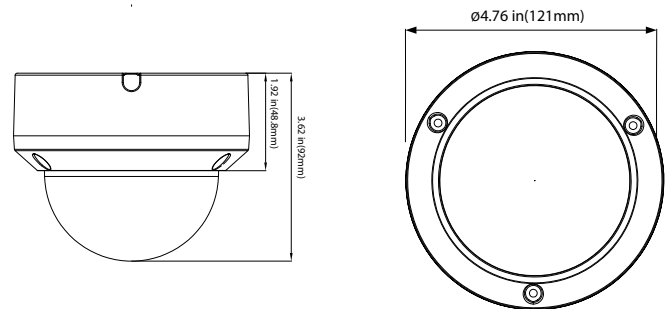

**DIMENSIONS**

Unit : inch (mm)

**OPTIONAL ACCESSORIES**

AVM-JB-V-S1  
 JUNCTION BOX

AVM-CWM-EV-S1  
 COMPACT WALL MOUNT

AVM-HWM-V-S1  
 HEAVY-DUTY WALL MOUNT

AVM-HCM-V-S1  
 CEILING MOUNT

AVM-CRM-A1  
 CORNER MOUNT