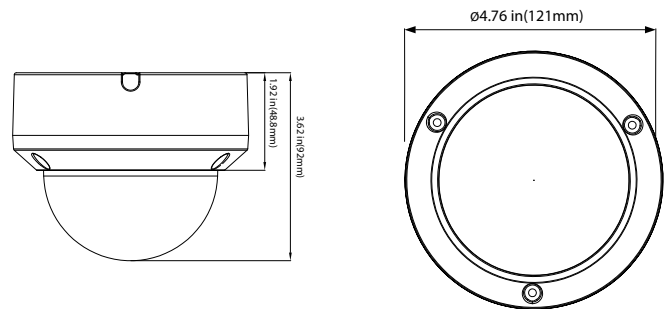

FUNCTIONS

- 8MP (3840 x 2160)
- Fixed 2.8 mm Lens
- HD-TVI / CVI / AHD / CVBS (Analog)
- Easy-to-Use DIP Switch to Change Formats
- True Day / Night
- Smart IR Illumination Up to 66ft
- Digital NR
- DWDR
- IP67 Outdoor Rating
- IK10 Vandal Proof Rating
- DC 12V (±10%, 5W Consumption)
- NDAA Compliant

DIMENSIONS

Unit : inch (mm)

OPTIONAL ACCESSORIES

AVM-JB-V-S1
JUNCTION BOX

AVM-CWM-EV-S1
COMPACT WALL MOUNT

AVM-HWM-V-S1
HEAVY-DUTY WALL MOUNT

AVM-HCM-V-S1
CEILING MOUNT

AVM-CRM-A1
CORNER MOUNT

AVM-POM-A1
POLE MOUNT

AVM-RM-V-S1
RECESSED CEILING MOUNT

AVYCON

AVC-TV81F28

8MP HD-TVI FIXED VANDAL DOME CAMERA

SPECIFICATIONS

CAMERA	
Image Sensor	1/2.7" Progressive Scan CMOS
Resolution	8MP
Image Size	3840 x 2160
Video Output	1-channel BNC Video Output
Image System	PAL / NTSC
Electronic Shutter	1/15s to 1/50,000s
IR Distance	Up to 66ft (20m)
Video Formats	HD-TVI / AHD / CVI / CVBS (Analog)
Frame Rate	HD-TVI / AHD / CVI / CVBS (Analog): 15 FPS
Min. Illumination	0.05luxF1.2(AGC ON), 0Lux with IR ON
Lens	Fixed 2.8mm Lens
Horizontal Field of View	105.41°
Lens Mount	M12
S/N Ratio	36dB
Function Control	OSD, Control over Coax (UTC)
IMAGE	
Day & Night	EXT / Auto / Color / BW (Black and White)
Digital WDR	Yes
Digital NR	Yes (3D DNR)
Auto Gain Control (AGC)	Yes
Auto White Balance (AWB)	Yes
Backlight Compensation (BLC)	Yes
Edge Brightness Compensation	Yes
Defog	No
HLC	Yes
Sharpness	Yes
Mirror Image	Yes
Smart IR (Anti-SAT)	Yes
Image Setting	Yes
Defect Correction	Auto / Manual
GENERAL	
Angle Adjustment	Any Angle
Input Voltage	DC 12V (±10%)
Power Consumption	Maximum 5W
Ingress Protection	IP67
Vandal Rating	IK10
Working Environment	-22°~131° F (-30°~55° Celcius)
Dimensions	Ø4.76" x 3.62" (Ø121mm x 92mm)