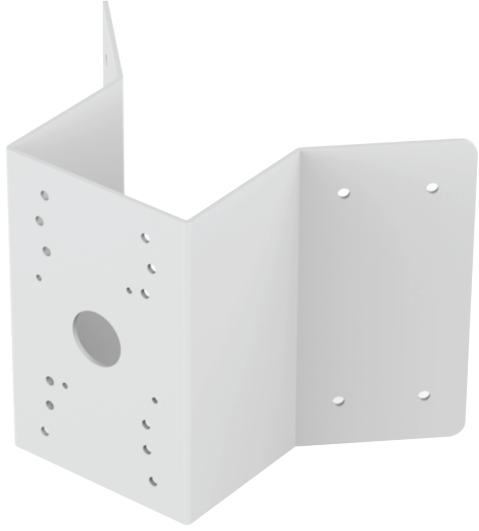

## UNIVERSAL CORNER MOUNT BRACKET

## AVM-CRM-A1 UNIVERSAL CORNER MOUNT BRACKET

### UNIVERSAL CORNER MOUNT BRACKET

The AVM-CRM-A1 is a universal corner mount bracket built to be used with all cameras. Constructed with SPCC material with surface spray treatment, the mount is designed as a corner mounting bracket for cameras.

## FUNCTIONS

- SPCC with surface spray treatment
- Corner mounting bracket for cameras
- Built for use with all cameras