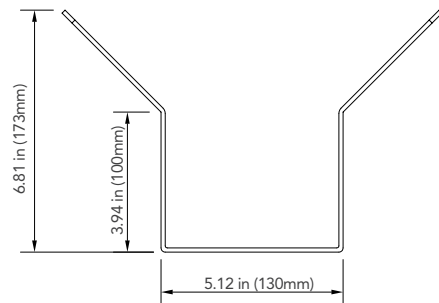

## SPECIFICATIONS

### GENERAL

|                     |                          |
|---------------------|--------------------------|
| Material            | SPCC                     |
| Color               | White                    |
| Working Temperature | -40°C~60°C (-40°F~140°F) |
| Working Humidity    | 10~90% (Non-Condensing)  |
| Dimensions          | 271mm x 200mm x 173mm    |

## DIMENSIONS

Unit : inch (mm)

**AVYCON**<sup>®</sup>