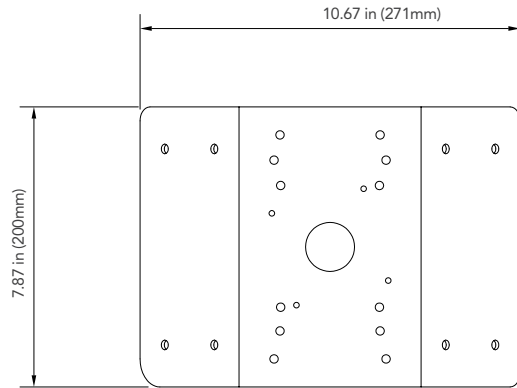

DIMENSIONS

Unit : inch (mm)