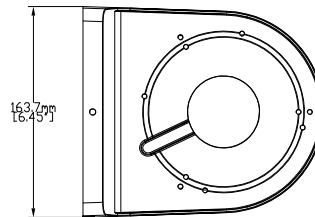

AVM-CWM-EV-S1

COMPACT WALL MOUNT FOR FIXED LENS SMALL EYEBALL & SMALL VANDAL DOMES

AVM-CWM-EV-S1 WALL MOUNT

COMPACT WALL MOUNT FOR FIXED LENS SMALL EYEBALL & SMALL VANDAL DOMES

The AVM-CWM-EV-S1 is a compact wall mount designed for use with our Fixed Lens Small Eyeball and Small Vandal Domes. Constructed with Aluminum alloy material with surface spray treatment and dust-proof design, this wall mount allows for the collection of camera cables.

FUNCTIONS

- Aluminum alloy material with surface spray treatment
- Camera cables can be collected to the mount.
- Dust-proof design

SPECIFICATIONS

GENERAL

Material	Aluminum alloy
Color	white
Working Temperature	-40°C~60°C (-40°F~140°F)
Working Humidity	10~90% (Non-Condensing)
Packing Size	450 x 280 x 340mm
Weight	527
Ingress Protection	IP54
Dimensions	163.7mm x 75mm

DIMENSIONS

Unit : inch (mm)

AVYCON[®]