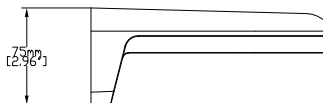

FUNCTIONS

- Aluminum alloy material with surface spray treatment
- Camera cables can be collected to the mount.
- Dust-proof design

SPECIFICATIONS

GENERAL

Material	Aluminum alloy
Color	white
Working Temperature	-40°C~60°C (-40°F~140°F)
Working Humidity	10~90% (Non-Condensing)
Packing Size	450 x 280 x 340mm
Weight	527
Ingress Protection	IP54
Dimensions	163.7mm x 75mm

DIMENSIONS

Unit : inch (mm)

AVYCON[®]