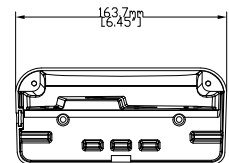

FUNCTIONS

- Aluminum alloy material with surface spray treatment
- Camera cables can be collected to the mount.
- Dust-proof design

SPECIFICATIONS

GENERAL

Material	Aluminum alloy
Color	white
Working Temperature	-40°C~60°C (-40°F~140°F)
Working Humidity	10~90% (Non-Condensing)
Packing Size	450 x 280 x 340mm
Weight	527
Ingress Protection	IP54
Dimensions	163.7mm x 75mm

DIMENSIONS

Unit : inch (mm)

AVYCON[®]