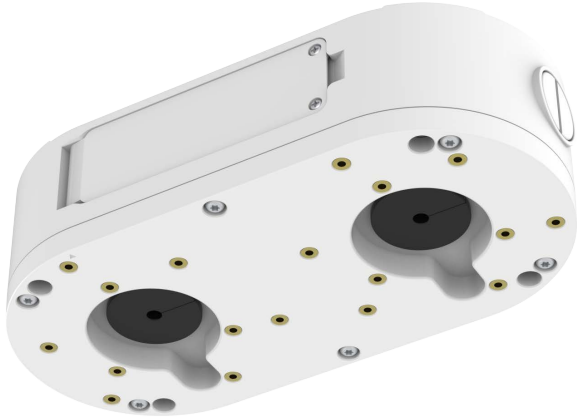

# AVM-JB-DUAL-US1

## DUAL-CAMERA-JUNCTION BOX FOR FIXED LENS CAMERAS

### AVM-JB-DUAL-US1 DUAL-CAMERA-JUNCTION BOX

DUAL-CAMERA-JUNCTION BOX FOR FIXED LENS CAMERAS

The AVM-JB-DUAL-US1 is a junction box designed for use with our all Diversity Fixed lens Cameras except Indoor dome and mini dome models. The junction box is with built-in PoE Switch and available connect two compatible cameras of all types using only one cable. The junction box is available for wall or ceiling mounting.

### FUNCTIONS

- Plastic plus 30% glass fiber
- Built-in PoE Switch
- Compatible with all Diversity Fixed lens Cameras (except Indoor dome and mini dome models.)
- Available for wall or ceiling mounting