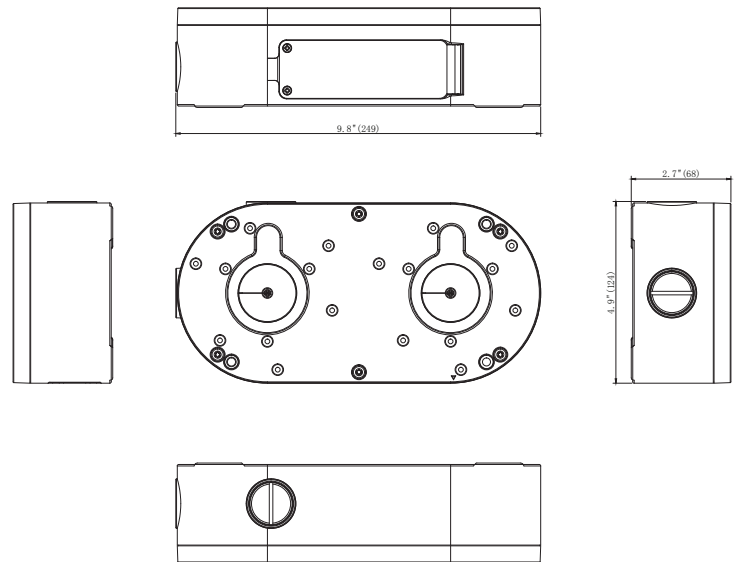

## DUAL-CAMERA-JUNCTION BOX FOR FIXED LENS CAMERAS

### AVM-JB-DUAL-US1 DUAL-CAMERA-JUNCTION BOX

DUAL-CAMERA-JUNCTION BOX FOR FIXED LENS CAMERAS

The AVM-JB-DUAL-US1 is a junction box designed for use with our all Diversity Fixed lens Cameras except Indoor dome and mini dome models. The junction box is with built-in PoE Switch and available connect two compatible cameras of all types using only one cable. The junction box is available for wall or ceiling mounting.

### FUNCTIONS

- Plastic plus 30% glass fiber
- Built-in PoE Switch
- Compatible with all Diversity Fixed lens Cameras (except Indoor dome and mini dome models.)
- Available for wall or ceiling mounting

### DIMENSIONS

Unit : inch (mm)