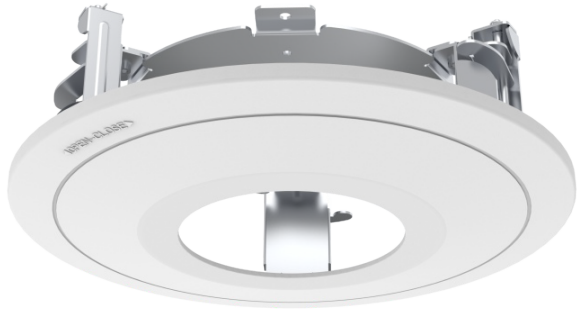

AVM-RM-V-S1

RECESSED CEILING MOUNT FOR FIXED LENS SMALL VANDAL DOME CAMERAS

AVM-RM-V-S1 RECESSED CEILING MOUNT

RECESSED CEILING MOUNT FOR FIXED LENS SMALL VANDAL DOME CAMERAS

The AVM-RM-V-S1 is a recessed ceiling mount designed for use with our Fixed Lens Small Vandal Dome Cameras. Constructed with Aluminum alloy material with surface spray treatment, this ceiling mount allows for the installation of our small fixed cameras with the cables collected and hidden out of sight. The recessed ceiling mount is available for ceiling mounting only.

FUNCTIONS

- Aluminum alloy material with surface spray treatment
- Camera cables can be collected and hidden
- Available for ceiling mounting

SPECIFICATIONS

GENERAL

Material	Aluminum alloy
Color	white
Working Temperature	-40°C~60°C (-40°F~140°F)
Working Humidity	10~90% (Non-Condensing)
Dimensions	8.5" (215.34mm) x 2.9" (73.3mm)