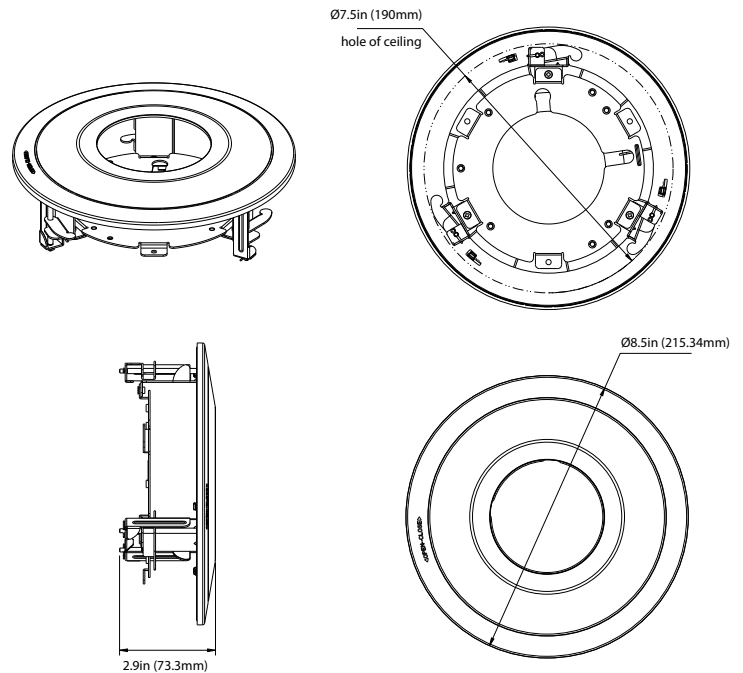

AVM-RM-V-S1

RECESSED CEILING MOUNT FOR FIXED LENS SMALL VANDAL DOME CAMERAS

AVM-RM-V-S1 RECESSED CEILING MOUNT

RECESSED CEILING MOUNT FOR FIXED LENS SMALL VANDAL DOME CAMERAS

The AVM-RM-V-S1 is a recessed ceiling mount designed for use with our Fixed Lens Small Vandal Dome Cameras. Constructed with Aluminum alloy material with surface spray treatment, this ceiling mount allows for the installation of our small fixed cameras with the cables collected and hidden out of sight. The recessed ceiling mount is available for ceiling mounting only.

FUNCTIONS

- Aluminum alloy material with surface spray treatment
- Camera cables can be collected and hidden
- Available for ceiling mounting

SPECIFICATIONS

GENERAL

Material	Aluminum alloy
Color	white
Working Temperature	-40°C~60°C (-40°F~140°F)
Working Humidity	10~90% (Non-Condensing)
Dimensions	8.5" (215.34mm) x 2.9" (73.3mm)

DIMENSIONS

Unit : inch (mm)

AVYCON[®]

Copyright © AVYCON. All rights reserved. Specifications and pricing are subject to change without notice.