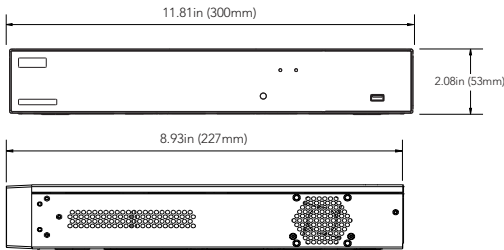

AVR-NSV04P4

4 CH. 4K UHD NETWORK
VIDEO RECORDER

H.265 4K UHD NETWORK VIDEO RECORDER

8MP / 5MP / 4MP / 1080P / 960P / 720P
4 PORT POE NVR

FUNCTION

- H.265+ codec decoding
- Max. 50Mbps(4CH) input bandwidth
- Up to 8MP(4K) resolution for preview and playback
- Support to install up to 1 HDD, max total capacity of up to 18TB
- Full function network remote view via Internet (CMS, IE/Firefox/Chrome, Mac Safari)
- No limitation on adding devices to CMS, max. 128 channels preview (CMSONE)
- Support scan P2P QR code to connect DVR via Mobile app (AVY Mobile One)
- Support to save pictures/video to Dropbox storage (Dropbox)
- Support to save pictures/video to FTP server (built by user)
- VGA/HDMI output up to 4K resolution
- Support HDD S.M.A.R.T. Monitoring

AVYCON[®]

Copyright © AVYCON. All rights reserved. Specifications and pricing are subject to change without notice.

AVR-NSV04P4

4 CH. 4K UHD NETWORK VIDEO RECORDER

SPECIFICATIONS

DESCRIPTION AVR-NSV04P4

IP Video Input	4 Channels
Output	HDMI x 1: EDID / 3840 x 2160(4K) / 2560 x 1440(2K) / 1920 x 1080 / 1440 x 900 / 1280 x 1024 / 1280 x 720 / 1024 x 768 VGA x 1: 1920 x 1080 / 1440 x 900 / 1280 x 1024 / 1280 x 720 / 1024 x 768
Incoming Bandwidth (Mbps)	50Mbps
Outgoing Bandwidth (Mbps)	64Mbps
Video Compression	H.265+/H.265/H.264+/H.264
Audio Compression	G.711a
Installation Wizard	Yes
Resolution	8MP / 5MP / 4MP / 3MP / 1080P / 960P / 720P:30fps

DIMENSIONS

Unit: inch (mm)

REAR PANEL

AVAILABLE HDD OPTIONS

- 1TB HDD: AVR-NSV04P4-1T
- 2TB HDD: AVR-NSV04P4-2T
- 3TB HDD: AVR-NSV04P4-3T
- 4TB HDD: AVR-NSV04P4-4T
- 6TB HDD: AVR-NSV04P4-6T
- 8TB HDD: AVR-NSV04P4-8T
- 10TB HDD: AVR-NSV04P4-10T
- 12TB HDD: AVR-NSV04P4-12T
- 14TB HDD: AVR-NSV04P4-14T
- 18TB HDD: AVR-NSV04P4-18T