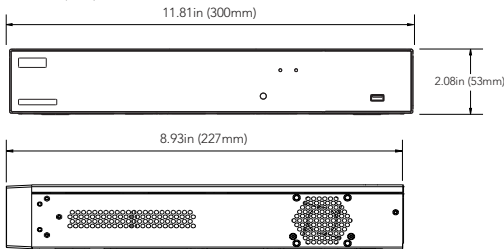

AVR-NSV08P8

8 CH. 4K UHD NETWORK
VIDEO RECORDER

H.265 4K UHD NETWORK VIDEO RECORDER

8MP / 5MP / 4MP / 1080P / 960P / 720P
8 PORT POE NVR

FUNCTION

- H.265+ codec decoding
- Max. 128Mbps(8CH) input bandwidth
- Up to 8MP(4K) resolution for preview and playback
- Support to install up to 1 HDD, max total capacity of up to 18TB
- Full function network remote view via Internet (CMS, IE/Firefox/Chrome, Mac Safari)
- No limitation on adding devices to CMS, max. 128 channels preview (CMSONE)
- Support scan P2P QR code to connect DVR via Mobile app (AVY Mobile One)
- Support to save pictures/video to Dropbox storage (Dropbox)
- Support to save pictures/video to FTP server (built by user)
- VGA/HDMI output up to 4K resolution
- Support HDD S.M.A.R.T. Monitoring

AVYCON[®]

Copyright © AVYCON. All rights reserved. Specifications and pricing are subject to change without notice.

AVR-NSV08P8

8 CH. 4K UHD NETWORK VIDEO RECORDER

SPECIFICATIONS

DESCRIPTION AVR-NSV08P8

IP Video Input	8 Channels
Output	HDMI x 1: EDID / 3840 x 2160(4K) / 2560 x 1440(2K) / 1920 x 1080 / 1440 x 900 / 1280 x 1024 / 1280 x 720 / 1024 x 768 VGA x 1: 1920 x 1080 / 1440 x 900 / 1280 x 1024 / 1280 x 720 / 1024 x 768
Incoming Bandwidth (Mbps)	128Mbps
Outgoing Bandwidth (Mbps)	128Mbps
Video Compression	H.265+/H.265/H.264+/H.264
Audio Compression	G.711a
Installation Wizard	Yes
Resolution	8MP / 5MP / 4MP / 3MP / 1080P / 960P / 720P:30fps

DIMENSIONS

Unit: inch (mm)

REAR PANEL

AVAILABLE HDD OPTIONS

- 1TB HDD: AVR-NSV08P8-1T
- 2TB HDD: AVR-NSV08P8-2T
- 3TB HDD: AVR-NSV08P8-3T
- 4TB HDD: AVR-NSV08P8-4T
- 6TB HDD: AVR-NSV08P8-6T
- 8TB HDD: AVR-NSV08P8-8T
- 10TB HDD: AVR-NSV08P8-10T
- 12TB HDD: AVR-NSV08P8-12T
- 14TB HDD: AVR-NSV08P8-14T
- 18TB HDD: AVR-NSV08P8-18T