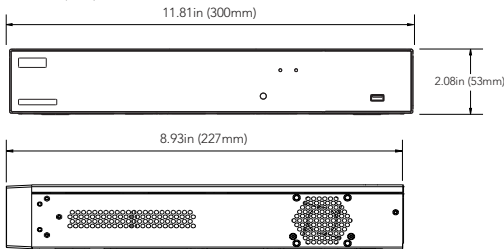

AVR-NSV16P16

16 CH. 4K UHD NETWORK
VIDEO RECORDER

H.265 4K UHD NETWORK VIDEO RECORDER

8MP / 5MP / 4MP / 1080P / 960P / 720P
16 PORT POE NVR

FUNCTION

- H.265+ codec decoding
- Max. 112Mbps(16CH) input bandwidth
- Up to 8MP(4K) resolution for preview and playback
- Support to install up to 2 HDDs, max total capacity of up to 36TB
- Full function network remote view via Internet (CMS, IE/Firefox/Chrome, Mac Safari)
- No limitation on adding devices to CMS, max. 128 channels preview (CMSONE)
- Support scan P2P QR code to connect DVR via Mobile app (AVY Mobile One)
- Support to save pictures/video to Dropbox storage (Dropbox)
- Support to save pictures/video to FTP server (built by user)
- VGA/HDMI output up to 4K resolution
- Support HDD S.M.A.R.T. Monitoring

IP Video Input	16 Channels
Output	HDMI x 1: EDID / 3840 x 2160(4K) / 2560 x 1440(2K) / 1920 x 1080 / 1440 x 900 / 1280 x 1024 / 1280 x 720 / 1024 x 768
Incoming Bandwidth (Mbps)	112Mbps
Outgoing Bandwidth (Mbps)	96Mbps
Video Compression	H.265+/H.265/H.264+/H.264
Audio Compression	G.711a
Installation Wizard	Yes
Resolution	8MP / 5MP / 4MP / 3MP / 1080P / 960P / 720P:30fps

DIMENSIONS

Unit: inch (mm)

REAR PANEL

AVAILABLE HDD OPTIONS

- 1TB HDD: AVR-NSV16P16-1T
- 2TB HDD: AVR-NSV16P16-2T
- 3TB HDD: AVR-NSV16P16-3T
- 4TB HDD: AVR-NSV16P16-4T
- 6TB HDD: AVR-NSV16P16-6T
- 8TB HDD: AVR-NSV16P16-8T
- 12TB HDD: AVR-NSV16P16-12T
- 16TB HDD: AVR-NSV16P16-16T
- 18TB HDD: AVR-NSV16P16-18T
- 20TB HDD: AVR-NSV16P16-20T
- 24TB HDD: AVR-NSV16P16-24T
- 28TB HDD: AVR-NSV16P16-28T
- 32TB HDD: AVR-NSV16P16-32T
- 36TB HDD: AVR-NSV16P16-36T