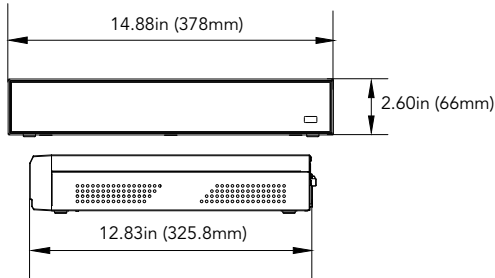

AVYCON[®]

Copyright © AVYCON. All rights reserved. Specifications and pricing are subject to change without notice.

AVR-NSV32E2N

32 CH. 4K UHD NETWORK VIDEO RECORDER

SPECIFICATIONS

DIMENSIONS

Unit: inch (mm)