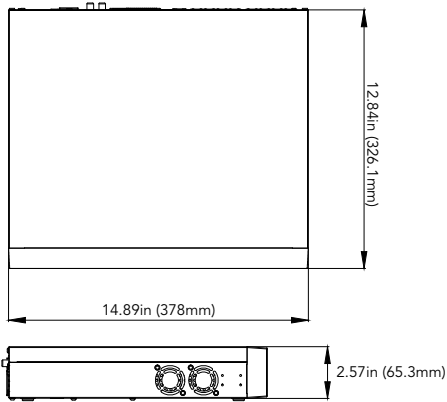

### DIMENSIONS

Unit: inch (mm)

Dimension (WxDxH) 14.89in x 12.84in x 2.57in (378mm x 326.1mm x 65.3mm)

Input Voltage/Current 280W

Power consumption 10W

Temperature/Humidity Temperature : -10°C~+50°C (14°F ~ 122°F)

Humidity : Less than 90%RH