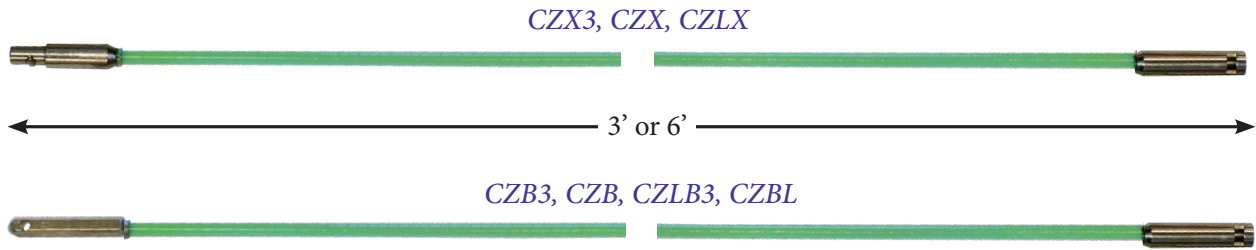

# CREEP-ZIT™ THREADED CONNECTOR RODS

# Single/Replacement Rods

*FiberFuse™ 6 ft. push/pull rods*

*Luminous (glow in the dark) FiberFuse™ 6 ft. push/pull rod*

*Female Threaded Connector End*

*Male Threaded Connector End*

*Bullnose Threaded Connector End*

DESCRIPTION	PART NO.	MODEL
Creep-Zit™ 3ft rod with male and female end	LS-81-103	CZX3
Creep-Zit™ 3ft rod with bullnose and female ends	LS-81-104	CZB3
Creep-Zit™ 6ft rod with male and female ends	LS-81-106	CZX
Creep-Zit™ 6ft rod with bullnose and female ends	LS-81-116	CZB
Creep-Zit™ 3ft Luminous rod with bullnose and female ends	LS-81-204	CZLB3
Creep-Zit™ 6ft Luminous rod with male and female ends	LS-81-206	CZLX
Creep-Zit™ 6ft Luminous rod with bullnose and female ends	LS-81-216	CZBL