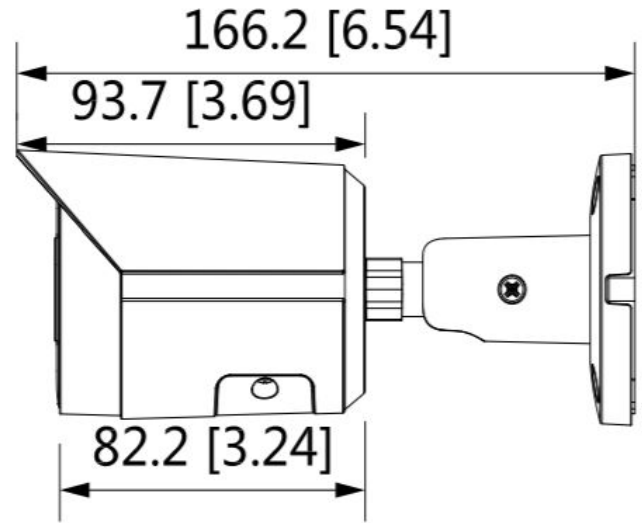

### Construction

Casing	Metal
Dimensions	6.54" × 2.76" (166.2 mm × 70 mm)
Net Weight	1.1 lb (0.48 kg)
Gross Weight	1.3 lb (0.57 kg)

Accessories

Dimensions (mm/in)

MNT-JUNCTION-BOX-3

MNT-JUNCTION-BOX-3 +  
MNT-PCNRIP