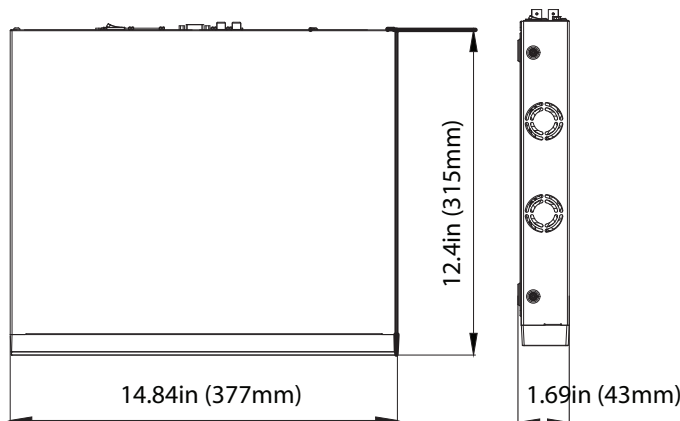

## DIMENSIONS

Unit : inch(mm)

## SPECIFICATIONS

CAMERA	
Analog Video Input	16CH input
IP Video Input	4CH, (only IP up to 20CH)
Total Video Input	20CH, (Analog + IP)
Output	HDMI x 1: EDID / 3840 x 2160(4K) / 2560 x 1440(2K) / 1920 x 1080 / 1440 x 900 / 1280 x 1024 / 1280 x 720 / 1024 x 768 VGA x 1: 1920 x 1080 / 1440 x 900 / 1280 x 1024 / 1280 x 720 / 1024 x 768 BNC x 1: 704 x 576
Incoming Bandwidth (Mbps)	16Mbps~80Mbps
Outgoing Bandwidth (Mbps)	96Mbps
Video Compression	H.264/H.265
Audio Compression	G.711a
Installation Wizard	Yes
HD Analog	5MP Lite @ 20fps / 4MP / 1080P / 960P / 720P
IP	5MP / 4MP / 1080P / 720P
PLAYBACK	
Playback Frame Rate	5MP - Lite:12fps, 4MP - Lite:16fps, 1080P/ 720P/ NTSC:30fps(each CH)
Smart AI	Analog Cameras: not support
Event Triggers	MD(Sensitivity Level 1~8), Video Loss, Beep, Email, Push Notification to Mobile App
Playback Function	Fast forward / backward (2x, 4x, 8x,16x), Slow forward (1/2x, 1/4x, 1/8x,1/16x)
Playback	Max 8CH playback
INTERFACE	
Local UI	UI5.0
Web Monitoring	IE10/11, Safari V12.1 above, Firefox V.52 above, Chrome V.57 above, Edge V.79 above
Mobile Viewer	AVY Mobile One
Push Notification	Motion Event, AI, and Abnormal
Password Reset	Password Reset (Hold 3 seconds), Factory Reset (Hold 8 seconds)
HDD Interface	SATA x 2, Max 32TB HDD
SYSTEM	
PoE	N/A
Ethernet	1 RJ45 100/1000 Base-T
USB	USB 2.0 x 1 (Front Panel), USB 3.0 x 1 (Rear Panel)
Audio	16 IN /1 OUT
E-Sata	No
RS485	1
Alarm Input/out	16 IN /1 OUT
GENERAL	
OSD Language	English and more
Power Consumption	13.8W (Without HDD)
Power Supply	DC12V/2A
Working Environment	32°~104°F (0°~40° Celcius)
Working Humidity	Less than 90%RH (Non-Condensing)
Dimensions	14.84" x 12.4" x 1.69" (377mm x 315mm x 43mm)