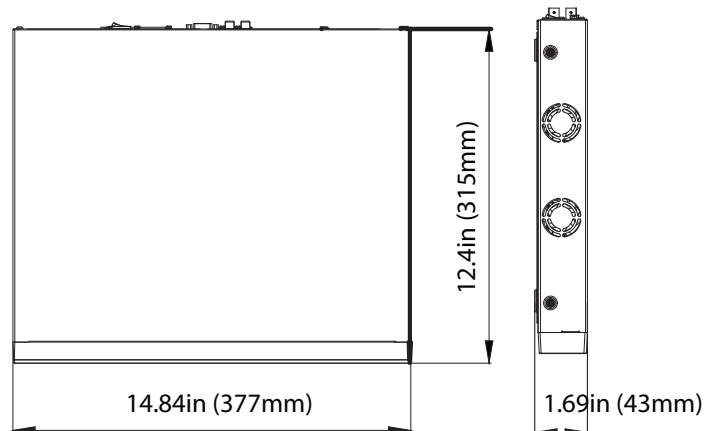

DIMENSIONS

Unit : inch(mm)

MOBILE APP

AVY MOBILE ONE

REAR PANEL

SPECIFICATIONS

VIDEO	
Analog Video Input	16CH Input
IP Video Input	8CH, (Only IP up to 24CH)
Total Video Input	24CH, (Analog + IP)
Output	HDMI x 1 / 3840 x 2160(4K) / 2560 x 1440(2K) / 1920 x 1080 / 1440 x 900 / 1280 x 1024 / 1280 x 720 / 1024 x 768 VGA x 1: 1920 x 1080 / 1440 x 900 / 1280 x 1024 / 1280 x 720 / 1024 x 768 BNC x1: 704 x 576
Incoming Bandwidth (Mbps)	64Mbps~192Mbps
Outgoing Bandwidth (Mbps)	192Mbps
Video Compression	H.264/H.265
Audio Compression	G.711a
Installation Wizard	Yes
HD Analog	8MP:15fps / 5MP:20fps / 4MP / 1080P / 960P:30fps
IP	4K / 4MP / 1080P / 720P
PLAYBACK	
Playback Frame Rate	8MP:144fps 5MP:240fps 4MP:320fps 1080P / 720P / NTSC:480fps (each CH)
Smart AI	Yes
Event Triggers	MD(Sensitivity Level 1~8), Video Loss, Beep, Email, Push Notification to Mobile App
Playback Function	Fast forward / backward (2x, 4x, 8x,16x), Slow forward (1/2x, 1/4x, 1/8x,1/16x)
Playback	Max 16CH playback
INTERFACE	
Local UI	UI5.0
Web Monitoring	IE10/11, Safari V12.1 above, Firefox V.52 above, Chrome V.57 above, Edge V.79 above
Mobile Viewer	AVY Mobile One
Push Notification	Motion Event, AI, and Abnormal
Password Reset	Password Reset (Hold 3 seconds), Factory Reset (Press 8 seconds)
HDD Interface	SATA x 2, Max 32TB HDD (compatible up to 16TB each SATA)
SYSTEM	
PoE	N/A
Ethernet	1 x RJ45 100/1000 Base-T
USB	USB 2.0 x 1 (Front Panel), USB 3.0 x 1 (Rear Panel)
Audio	16 IN / 1 OUT
E-Sata	No
RS485	1
Alarm Input/out	16 IN / 1 OUT
GENERAL	
OSD Language	English and more
Power Consumption	20W (Without HDD)
Power Supply	DC12V/5A
Working Environment	32°~104°F (0°~40°C)
Working Humidity	Less than 90%RH (Non-Condensing)
Dimensions	14.84" x 12.4" x 1.69" (377mm x 315mm x 43mm)