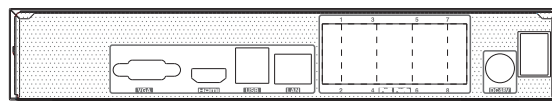

MOBILE APP

AVYCON MOBILE CVMS

DIMENSIONS

Unit : inch(mm)

REAR PANEL

SPECIFICATIONS

VIDEO	
IP Video Input	8 Channels IPC
Output	HDMI1: 1920 x 1080 / 1280 x 1024 / 1024 x 768 VGA x 1: 1920 x 1080 / 1280 x 1024 / 1024 x 768
IP Video Input Resolution	8MP/ 6MP/ 5MP/ 4MP/ 3MP/ 1080P/ 1280x1024/ 960P/ 720P/ 960H/ D1/ CIF @ 30/25/20fps
Incoming Bandwidth (Mbps)	40Mbps
Outgoing Bandwidth (Mbps)	40Mbps
Video Compression	Standard H.265
AUDIO	
Network Input	8 Channel IPC Audio Input
Local Output	No
2-Way Audio	No
HDMI Audio Output	Yes
Compression	G.711(U/A)
RECORDING	
Resolution	8MP/ 6MP/ 5MP/ 4MP/ 3MP/ 1080P/ 1280x1024/ 960P/ 720P/ 960H/ D1/ CIF
Record Stream	Dual Stream Recording
Mode	Manual, Timer, Motion, Sensor
PLAYBACK	
Smart Search	Highlighted Color to Display the Camera Record in a Certain Period of Time Different Colors Refers to Different Record Events
Search	Time slice / Time / Event / Tag Search / Smart Search
Function	Play, Pause, Fast Forward, Fast Rewind, Digital Zoom, etc.
Simultaneous Playback	Max 8 Channels
ALARM	
Alarm Input	IPC Alarm Input Supported
Alarm Output	IPC Alarm Output Supported
Mode	Manual, Sensor, Motion, Exception, Smart Events
Alarm Trigger	Record, Snap, Preset, E-mail, etc.
STORAGE	
HDD Interface	SATA x 1, Max 10TB per HDD
BACKUP	
Network Backup	Yes
Local Backup	USB Flash Drive, USB Mobile HDD
NETWORK	
Interface	RJ45 10 / 100 / 1,000 Mbps x 1
PoE Port	100M RJ45 x 8
Standard	IEEE802.3AF
Protocol	TCP / IP, DHCP, DNS, DDNS, UPnP, NTP, SMTP, HTTP, HTTPS, 802.1x, RTSP, SNMP, ONVIF, etc. PPPoE
Web Client	Max. 10 Online Users
EXTERNAL INTERFACE	
Remote Controller	Optional
USB	USB 2.0 x 2 (Rear Panel)
VIDEO ANALYTICS	
License Plate Recognition	Supported on v1.4.4 (used with the AVC-NBL21M-L1)
GENERAL	
Power Supply	DC 48V/2.5A
Power Consumption	≤6W (Without HDD)
Working Environment	14°~122°F (-10°~50° Celcius)
Working Humidity	10% ~ 90% (Non-Condensing)
Dimensions	10.04" x 8.74" x 1.65" (255mm x 222mm x 42mm)