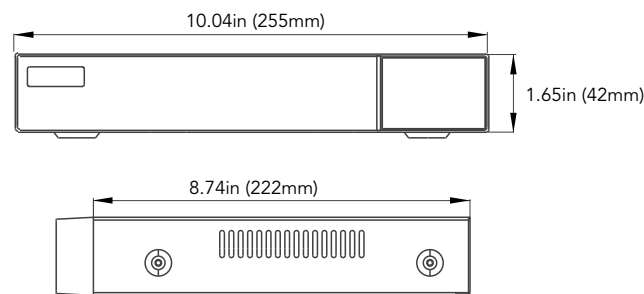

MOBILE APP

AVYCON MOBILE CVMS

DIMENSIONS

Unit : inch(mm)

REAR PANEL

SPECIFICATIONS

VIDEO	
IP Video Input	8 Channels IPC
Output	HDMI1: 1920 x 1080 / 1280 x 1024 / 1024 x 768 VGA x 1: 1920 x 1080 / 1280 x 1024 / 1024 x 768
IP Video Input Resolution	8MP/ 6MP/ 5MP/ 4MP/ 3MP/ 1080P/ 1280x1024/ 960P/ 720P/ 960H/ D1/ CIF @ 30/25/20fps
Incoming Bandwidth (Mbps)	40Mbps
Outgoing Bandwidth (Mbps)	40Mbps
Video Compression	Standard H.265
AUDIO	
Network Input	8 Channel IPC Audio Input
Local Output	No
2-Way Audio	No
HDMI Audio Output	Yes
Compression	G.711(U/A)
RECORDING	
Resolution	8MP/ 6MP/ 5MP/ 4MP/ 3MP/ 1080P/ 1280x1024/ 960P/ 720P/ 960H/ D1/ CIF
Record Stream	Dual Stream Recording
Mode	Manual, Timer, Motion, Sensor
PLAYBACK	
Smart Search	Highlighted Color to Display the Camera Record in a Certain Period of Time Different Colors Refers to Different Record Events
Search	Time slice / Time / Event / Tag Search / Smart Search
Function	Play, Pause, Fast Forward, Fast Rewind, Digital Zoom, etc.
Simultaneous Playback	Max 8 Channels
ALARM	
Alarm Input	IPC Alarm Input Supported
Alarm Output	IPC Alarm Output Supported
Mode	Manual, Sensor, Motion, Exception, Smart Events
Alarm Trigger	Record, Snap, Preset, E-mail, etc.
STORAGE	
HDD Interface	SATA x 1, Max 10TB per HDD
BACKUP	
Network Backup	Yes
Local Backup	USB Flash Drive, USB Mobile HDD
NETWORK	
Interface	RJ45 10 / 100 / 1,000 Mbps x 1
PoE Port	100M RJ45 x 8
Standard	IEEE802.3AF
Protocol	TCP / IP, DHCP, DNS, DDNS, UPnP, NTP, SMTP, HTTP, HTTPS, 802.1x, RTSP, SNMP, ONVIF, etc. PPPoE
Web Client	Max. 10 Online Users
EXTERNAL INTERFACE	
Remote Controller	Optional
USB	USB 2.0 x 2 (Rear Panel)
VIDEO ANALYTICS	
License Plate Recognition	Supported on v1.4.4 (used with the AVC-NBL21M-L1)
GENERAL	
Power Supply	DC 48V/2.5A
Power Consumption	≤6W (Without HDD)
Working Environment	14°~122°F (-10°~50° Celcius)
Working Humidity	10% ~ 90% (Non-Condensing)
Dimensions	10.04" x 8.74" x 1.65" (255mm x 222mm x 42mm)