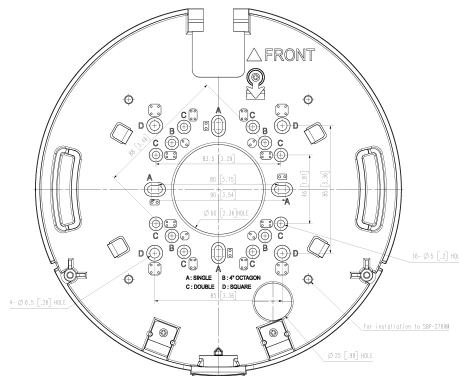

PNM-9022V

2MP x 4CH H.265 Panoramic 209° Camera

Key Features

- 2MP x 4CH stitched panoramic camera, 8.3MP / 7.3MP resolution
- 209° Mode, 180° Mode switchable
- 2.8mm fixed focal lens x 4
- H.265/H.264/MJPEG : 30fps stitched image
- extreme WDR (120dB)
- H.265, H.264, MJPEG codec, WiseStreamII supported
- Digital PTZ Support
- Intelligent Video Analytics, Visual Heatmap support
- IP66, IK10, NEMA4X

Dimensions

Video	
Imaging Device	1/2.8" CMOS x 4
Resolution	[209° Mode] 4608X1800, 4032X1576, 3456X1352, 2864X1124, 2304X900, 1728X676, 1152X452, 560X224, 720x576 [180° Mode] 4096X1800, 3584X1576, 3072X1352, 2560X1124, 2048X900, 1536X676, 1024X452, 512X224, 720X576
Maximum Framerate	H.265/H.264: 30fps MJPEG: 30fps
Minimum Illumination	Color: 0.1Lux(F1.6, 1/30sec) B&W: 0.01Lux(F1.6, 1/30sec)
Video Out	USB : Micro USB Type B, 1280x720 for installation
Lens	
Focal Length (Zoom Ratio)	2.8mm fixed focal x 4
Maximum Aperture Ratio	F1.6
Angular Field of View	H: 209°/180°, V: 83.3°
Minimum Object Distance	1.5m
Focus Control	Fixed
Pan / Tilt / Rotate	
Pan / Tilt / Rotate Range	0°~355° / 0°~60° / -
Operational	
Camera Title	Displayed up to 85 characters
Day & Night	Auto (ICR)
Backlight Compensation	BLC, HLC, WDR, SDDR
Wide Dynamic Range	extreme WDR(120dB)
Digital Noise Reduction	SSNR V
Defog	Support
Motion Detection	8ea, 8point polygonal zones
Privacy Masking	32ea, polygonal zones - Color: Grey/Green/Red/Blue/Black/White - Mosaic
Gain Control	Low / Middle / High
White Balance	ATW / AWC / Manual / Indoor / Outdoor
Electronic Shutter Speed	Minimum / Maximum / Anti flicker (2~1/12,000sec)
Video Rotation	Flip, Mirror
Analytics	Defocus detection, Motion detection, Appear/Disappear, Enter/Exit, Tampering, Virtual line, Audio detection
Business Intelligence	Heatmap
Alarm I/O	Selectable 2 port
Alarm Triggers	Analytics, Network disconnect, Alarm input
Alarm Events	File upload via FTP and e-mail Notification via e-mail SD/SDHC/SDXC recording at event triggers Alarm output