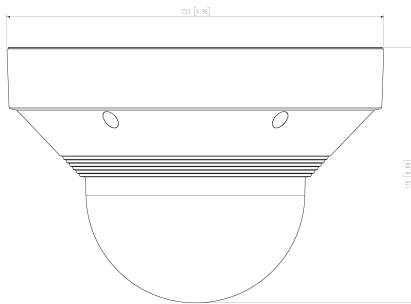

PNM-9022V

2MP x 4CH H.265 Panoramic 209° Camera

Key Features

- 2MP x 4CH stitched panoramic camera, 8.3MP / 7.3MP resolution
- 209° Mode, 180° Mode switchable
- 2.8mm fixed focal lens x 4
- H.265/H.264/MJPEG : 30fps stitched image
- extreme WDR (120dB)
- H.265, H.264, MJPEG codec, WiseStreamII supported
- Digital PTZ Support
- Intelligent Video Analytics, Visual Heatmap support
- IP66, IK10, NEMA4X

Dimensions

Video	
Imaging Device	1/2.8" CMOS x 4
Resolution	[209° Mode] 4608X1800, 4032X1576, 3456X1352, 2864X1124, 2304X900, 1728X676, 1152X452, 560X224, 720x576 [180° Mode] 4096X1800, 3584X1576, 3072X1352, 2560X1124, 2048X900, 1536X676, 1024X452, 512X224, 720X576
Maximum Framerate	H.265/H.264: 30fps MJPEG: 30fps
Minimum Illumination	Color: 0.1Lux(F1.6, 1/30sec) B&W: 0.01Lux(F1.6, 1/30sec)
Video Out	USB : Micro USB Type B, 1280x720 for installation
Lens	
Focal Length (Zoom Ratio)	2.8mm fixed focal x 4
Maximum Aperture Ratio	F1.6
Angular Field of View	H: 209°/180°, V: 83.3°
Minimum Object Distance	1.5m
Focus Control	Fixed
Pan / Tilt / Rotate	
Pan / Tilt / Rotate Range	0°~355° / 0°~60° / -
Operational	
Camera Title	Displayed up to 85 characters
Day & Night	Auto (ICR)
Backlight Compensation	BLC, HLC, WDR, SDDR
Wide Dynamic Range	extreme WDR(120dB)
Digital Noise Reduction	SSNR V
Defog	Support
Motion Detection	8ea, 8point polygonal zones
Privacy Masking	32ea, polygonal zones - Color: Grey/Green/Red/Blue/Black/White - Mosaic
Gain Control	Low / Middle / High
White Balance	ATW / AWC / Manual / Indoor / Outdoor
Electronic Shutter Speed	Minimum / Maximum / Anti flicker (2~1/12,000sec)
Video Rotation	Flip, Mirror
Analytics	Defocus detection, Motion detection, Appear/Disappear, Enter/Exit, Tampering, Virtual line, Audio detection
Business Intelligence	Heatmap
Alarm I/O	Selectable 2 port
Alarm Triggers	Analytics, Network disconnect, Alarm input
Alarm Events	File upload via FTP and e-mail Notification via e-mail SD/SDHC/SDXC recording at event triggers Alarm output