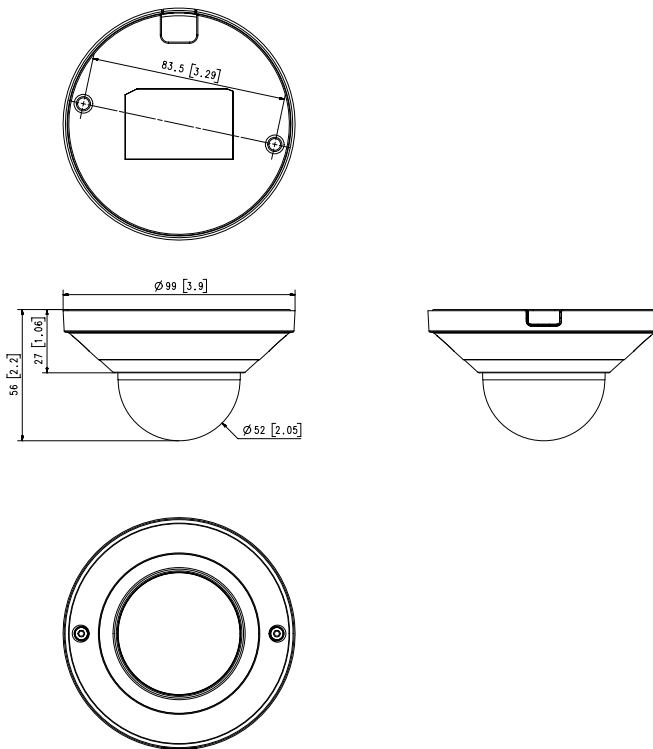

Mechanical

Color / Material	White / Plastic
RAL Code	RAL9003
Product Dimensions / Weight	Ø99.0x56.0mm(Ø3.9x2.2"), 165g(0.36 lb)
Hanging Mount (Dome)	SBP-099HMM

DORI (EN62676-4 standard)

Detect (25PPM/ 8PPF)	40.2m(12.26ft)
Observe (63PPM/ 19PPF)	16.1m(4.90ft)
Recognize (125PPM/ 38PPF)	8.0m(2.45ft)
Identify (250PPM/ 76PPF)	4.0m(1.23ft)

QND-8011

5MP H.265 Dome Camera(Q mini)

CAD

Unit: mm [inch]

milimeter (inch)