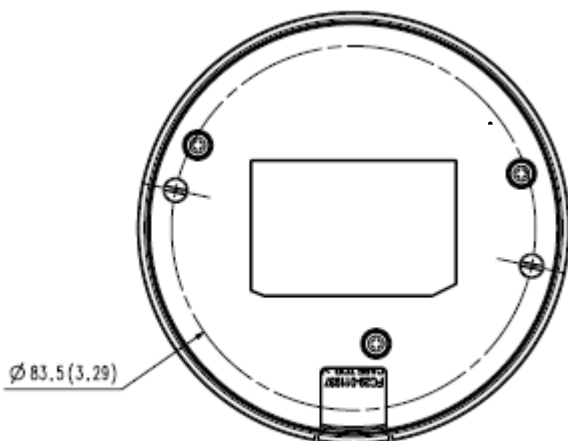

## Dimensions

Unit : mm (inch)

<b>Video</b>	
<b>Imaging Device</b>	1/1.8" 6MP CMOS
<b>Resolution</b>	Original view: 2048x2048, 1280x1280, 1080x1080, 960x960, 768x768, 720x720, 640x640, 480x480 Single panorama: 2048x512, 1920x480, 1280x320, 640x160, 704x176 Double panorama: 2048x1024, 1920x960, 1280x640, 640x320, 704x352 Quad view: 2048x1536, 1600x1200, 1280x960, 1024x768, 800x600, 640x480, 704x576 Q1/2/3/4: 1024x768, 800x600, 640x480
<b>Maximum Framerate</b>	H.264/H.265 : 30fps@2048x2048 MJPEG : 15fps
<b>Minimum Illumination</b>	Color: 0.2 Lux (F2.5, 1/30sec)
<b>Video Out</b>	CVBS : 1.0 Vp-p / 75Ω composite, 720x480, for Installation
<b>Lens</b>	
<b>Focal Length (Zoom Ratio)</b>	1.14mm fixed focal
<b>Maximum Aperture Ratio</b>	F2.5
<b>Angular Field of View</b>	H: 187° / V: 187° / D: 187°
<b>Minimum Object Distance</b>	0.3m
<b>Operational</b>	
<b>Camera Title</b>	Displayed up to 85 characters
<b>Day &amp; Night</b>	Auto (Electrical)
<b>Backlight Compensation</b>	BLC, HLC, WDR, SDR
<b>Wide Dynamic Range</b>	120dB
<b>Digital Noise Reduction</b>	SSNR V
<b>Motion Detection</b>	8ea, polygonal zones
<b>Privacy Masking</b>	6ea, Rectangle zones - Color: Grey/Green/Red/Blue/Black/White - Mosaic
<b>Gain Control</b>	Low / Middle / High
<b>White Balance</b>	ATW / AWC / Manual / Indoor / Outdoor
<b>Electronic Shutter Speed</b>	Minimum / Maximum / Anti flicker (2~1/12,000sec)
<b>Video Rotation</b>	Flip, Mirror
<b>Analytics</b>	Defocus detection, Motion detection, Tampering
<b>Business Intelligence</b>	People counting, Heatmap
<b>Alarm Triggers</b>	Analytics, Network disconnect
<b>Alarm Events</b>	File upload via FTP and e-mail Notification via e-mail SD/SDHC/SDXC or NAS recording at event triggers
<b>Network</b>	
<b>Ethernet</b>	RJ-45(10/100BASE-T)
<b>Video Compression</b>	H.265/H.264: Main/Baseline/High, MJPEG
<b>Smart Codec</b>	WiseStream II