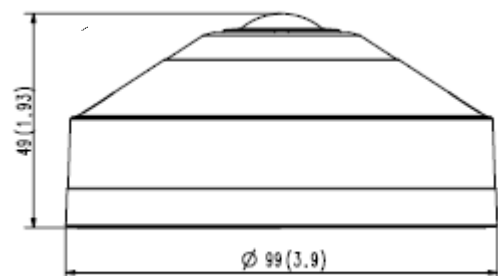

## Dimensions

Unit : mm (inch)

<b>Video</b>	
<b>Imaging Device</b>	1/1.8" 6MP CMOS
<b>Resolution</b>	Original view: 2048x2048, 1280x1280, 1080x1080, 960x960, 768x768, 720x720, 640x640, 480x480 Single panorama: 2048x512, 1920x480, 1280x320, 640x160, 704x176 Double panorama: 2048x1024, 1920x960, 1280x640, 640x320, 704x352 Quad view: 2048x1536, 1600x1200, 1280x960, 1024x768, 800x600, 640x480, 704x576 Q1/2/3/4: 1024x768, 800x600, 640x480
<b>Maximum Framerate</b>	H.264/H.265 : 30fps@2048x2048 MJPEG : 15fps
<b>Minimum Illumination</b>	Color: 0.2 Lux (F2.5, 1/30sec)
<b>Video Out</b>	CVBS : 1.0 Vp-p / 75Ω composite, 720x480, for Installation
<b>Lens</b>	
<b>Focal Length (Zoom Ratio)</b>	1.14mm fixed focal
<b>Maximum Aperture Ratio</b>	F2.5
<b>Angular Field of View</b>	H: 187° / V: 187° / D: 187°
<b>Minimum Object Distance</b>	0.3m
<b>Operational</b>	
<b>Camera Title</b>	Displayed up to 85 characters
<b>Day &amp; Night</b>	Auto (Electrical)
<b>Backlight Compensation</b>	BLC, HLC, WDR, SDR
<b>Wide Dynamic Range</b>	120dB
<b>Digital Noise Reduction</b>	SSNR V
<b>Motion Detection</b>	8ea, polygonal zones
<b>Privacy Masking</b>	6ea, Rectangle zones - Color: Grey/Green/Red/Blue/Black/White - Mosaic
<b>Gain Control</b>	Low / Middle / High
<b>White Balance</b>	ATW / AWC / Manual / Indoor / Outdoor
<b>Electronic Shutter Speed</b>	Minimum / Maximum / Anti flicker (2~1/12,000sec)
<b>Video Rotation</b>	Flip, Mirror
<b>Analytics</b>	Defocus detection, Motion detection, Tampering
<b>Business Intelligence</b>	People counting, Heatmap
<b>Alarm Triggers</b>	Analytics, Network disconnect
<b>Alarm Events</b>	File upload via FTP and e-mail Notification via e-mail SD/SDHC/SDXC or NAS recording at event triggers
<b>Network</b>	
<b>Ethernet</b>	RJ-45(10/100BASE-T)
<b>Video Compression</b>	H.265/H.264: Main/Baseline/High, MJPEG
<b>Smart Codec</b>	WiseStream II