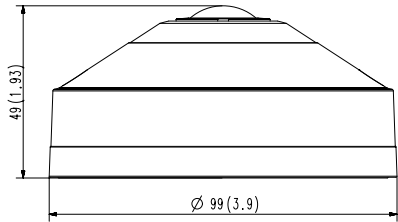

3		
2	QNF-9010	'19.11.29
1	QNF-8010	'19.09.02
No.	MODEL NAME	DATE
Unit:mm(inch)		SCALE:1/1
© Hanwha Techwin		

© Hanwha Techwin Co.,Ltd. All rights reserved.

A2