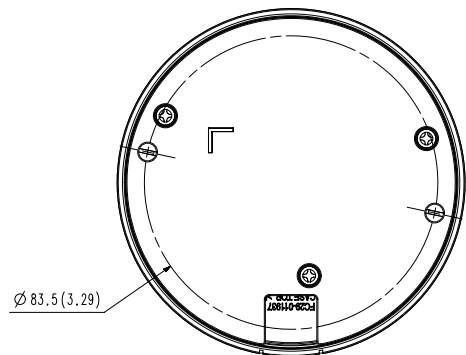

3		
2	QNF-9010	'19.11.29
1	QNF-8010	'19.09.02
No.	MODEL NAME	DATE
Unit:mm(inch)		SCALE:1/1
© Hanwha Techwin		

© Hanwha Techwin Co.,Ltd. All rights reserved.

A2