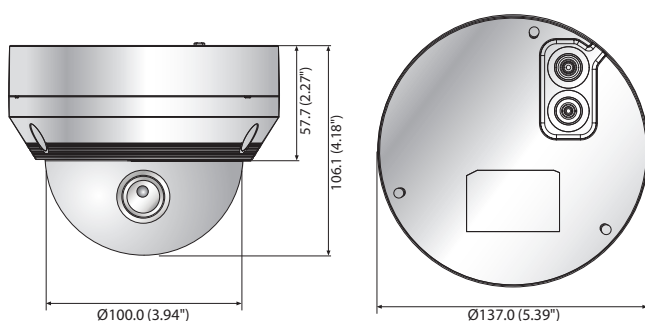

Dimensions

Unit: mm (inch)