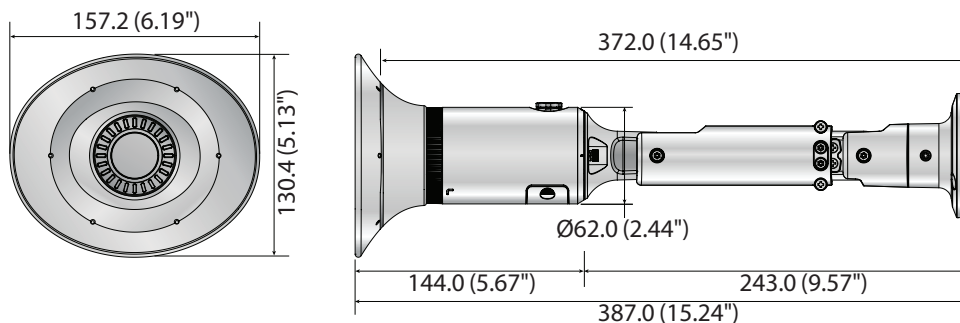

Dimensions

Unit : mm (inch)

TNO-6010M
VIDEO

Imaging Device	1/2.8" 2MP CMOS
Effective Pixels	1945(H) x 1097(V)
Min. Illumination	Color : 0.04lux (F2.0, 1/30sec) B/W : 0.004lux (F2.0, 1/30sec)
Video Out	CVBS : 1.0 Vpp / 75Ω composite, 720 x 480(N), 720 x 576(P), for installation USB : micro USB type B, 1280 x 720 for installation