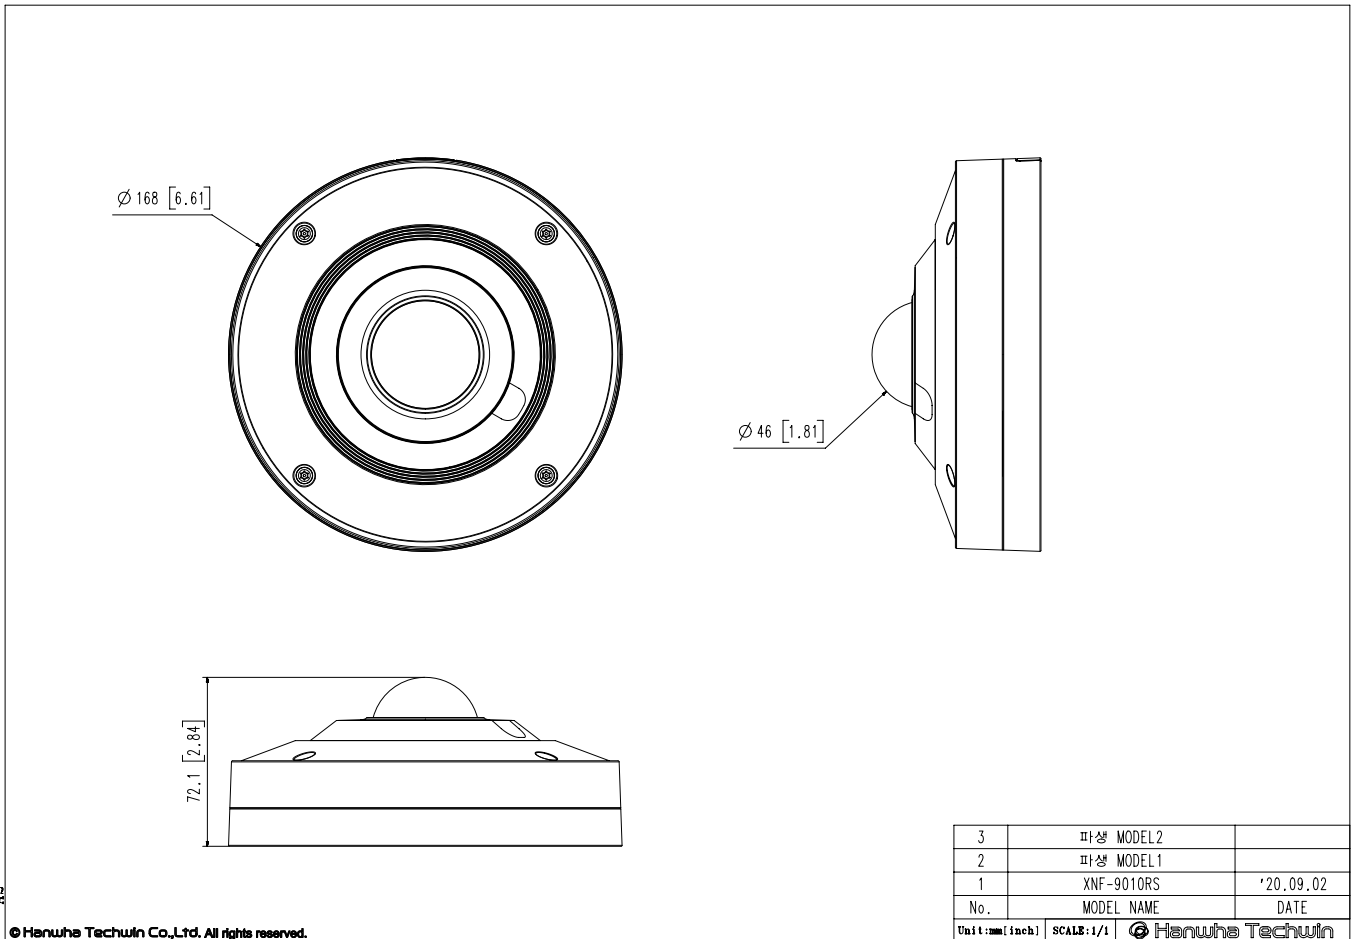

A2

© Hanwha Techwin Co., Ltd. All rights reserved.