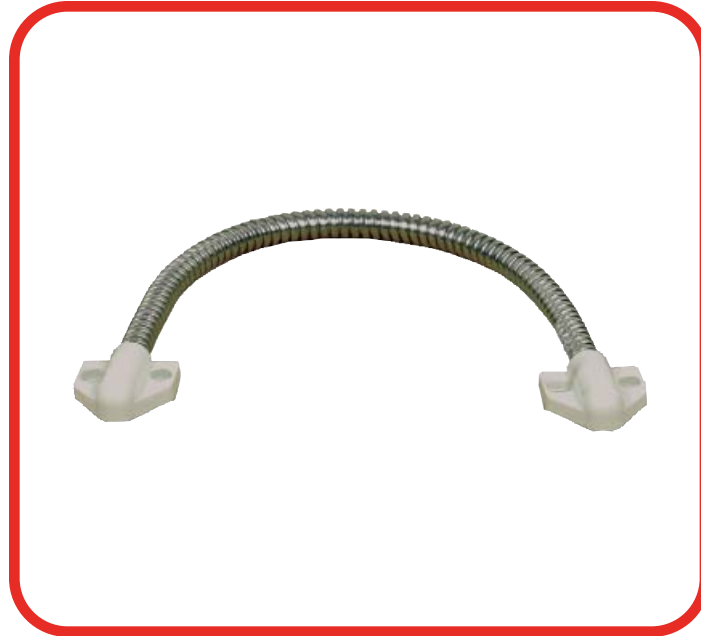

MODEL DL-1

ARMORED DOOR LOOP

DESIGNED FOR ACCESS CONTROL DEVICES

- 18 INCHES LONG
- .250 I.D. STEEL JACKET RESISTS ABRASION
- WHITE AND BROWN END CAPS
- MOUNTING HARDWARE INCLUDED
- CUSTOM LENGTHS AVAILABLE