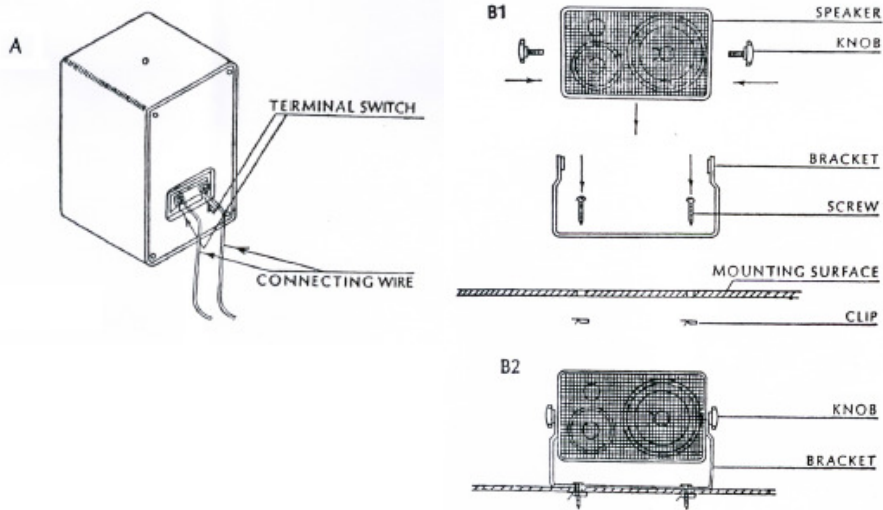

INSTALLATION DIAGRAM

MODELS

	DMS3P	DMS3PW	DMS3TS	DMS3TSW
Color	Black	White	Black	White
Woofer Size	4"	4"	4"	4"
Woofer Material	Poly	Poly	Poly	Poly
Midrange Size	2"	2"	2"	2"
Midrange Material	Mylar	Mylar	Mylar	Mylar
Tweeter Size	1"	1"	1"	1"
Tweeter Material	Mylar	Mylar	Mylar	Mylar
Frequency Response	110Hz~20kHz	110Hz~20kHz	110Hz~20kHz	110Hz~20kHz
Impedance	8Ω	8Ω	8Ω	8Ω
RMS Power	15W	15W	15W	15W
Max Power	25W	25W	25W	25W
Transformer	No	No	70/25V	70/25V
Transformer Settings	n/a	n/a	15/7.5/4/2/1W	15/7.5/4/2/1W