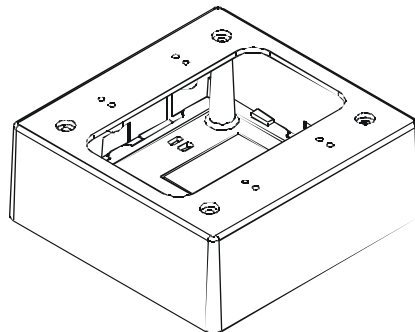

E-Z 75 DG-W
Available in Red
for Horn Strobes
E-Z 75 DG-R