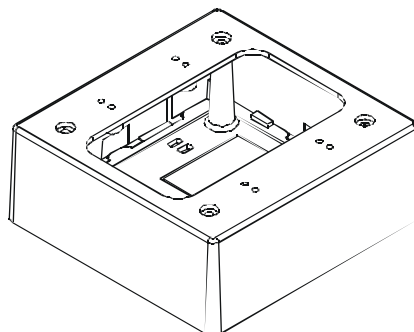

E-Z 75 DG-W
Available in Red
for Horn Strobes
E-Z 75 DG-R