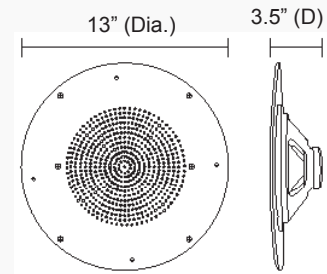

86 Series - 70/25V Classic Grille In-Ceiling Contractor Speaker

G86TG 8" 70/25V classic grille in-ceiling speaker

G86TCG 8" 70/25V classic grille in-ceiling speaker with volume control knob

Features

- Classic style white steel grille
- 70/25V transformer with colored leads
- G86TCG features volume control knob centered on grille
- Lifetime warranty

sold individually

Specifications

	G86TG	G86TCG
RMS Power	10W	10W
Max. Power.....	15W	15W
Transformer Type	70/25V	70/25V
Transformer Power Type	5W, 2.5W, 1W, 0.5W, 0.25W & 8 Ohms	5W, 2.5W, 1W, 0.5W, 0.25W & 8 Ohms
Termination Type	Colored leads	Colored leads
Sensitivity (1W/1M).....	90dB	90dB
Maximum SPL (Pax/1M).....	100dB	100dB
Driver Impedance	8 Ohms	8 Ohms
Magnet.....	5 oz. ferrite	5 oz. ferrite
Frequency Response Range.....	85Hz ~ 20kHz	85Hz ~ 20kHz
Dispersion @ 1000Hz.....	120° Conical	120° Conical
Driver	8" paper cone woofer, 8" dual cone tweeter	8" paper cone woofer, 8" dual cone tweeter
Speaker Dimensions.....	13" (Dia.) x 3.5" (D)	13" (Dia.) x 3.5" (D)
Mounting Dimensions	11.3" (Dia.)	11.3" (Dia.)
Minimum Mounting Depth.....	2.7"	2.7"
Weight	2.7 lbs.	2.7 lbs.
Material.....	Grille: steel	Grille: steel
Color.....	Off-White	Off-White