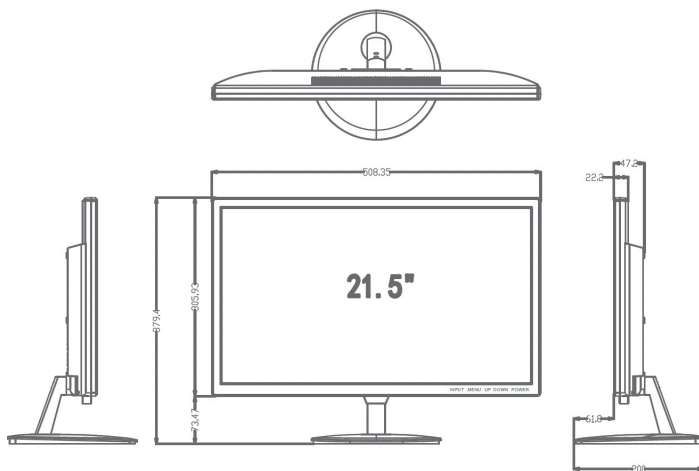

IMHD-22H

22" Full HD 1920 x 1080 LED, HDMI, VGA Monitor, Built-in speaker

Features

- Suitable for All Video Surveillance and Security applications
- Full High Definition Quality: 1920 x1080
- LED Illuminated Panel with 178° Viewing Angle
- Inputs: HDMI, VGA
- 16.7 Million Color Capacity
- VESA Mount Compatible, 100x100

Ordering Information

IMHD-22H: 22" LED Monitor

Model	IMHD-22H
Screen Size 22"	22"
Active Display Area	476.64 (w) × 268.11 (h) mm
Display Mode	16:9
LED Type	TFT-LED
Resolution	1920 × 1080
Display Color	16.7M
Pixel Pitch (mm)	0.248(H)×0.248(V)
Brightness (nits)	250cd/m ²
Contrast Ratio	1000:1
Viewing Angle	178(H) /178(V)
Response Time	5ms
Backlight	LED
Input & Output	
HDMI 2.0	1
VGA	1
Speaker	2x3W(Stereo)
Video	
Color System	PAL/NTSC/SECAM
OSD Control	Auto adjust, Brightness, Contrast, Hori. / Vert. Position, Clock, phase, Color, Language
3D comb filter	Yes
Video Noise Reduction	Yes
Power & Mount Way	
Power	DC12V,50/60Hz
Working Temperature	-22°F ~ 185°F (-30°C ~ 85°C)
Power Consumption	≤25W
Menu	Chinese/English(other languages supported)
Mounting/Weight	Stand mount, VESA mount/ 100x100
MTBF	50000Hours
Certificate Approval	CE,RoHS,CCC,FCC,ISO9000, UL
Application	Monitoring , Transportation, Controlling room, ETC
Dimension size	20 x 12 x 1.9 in (508*305*47mm)
Accessories	
Included Accessories	Industrial PSU,Screw, Cable holder, Quick start guide

Unit:mm