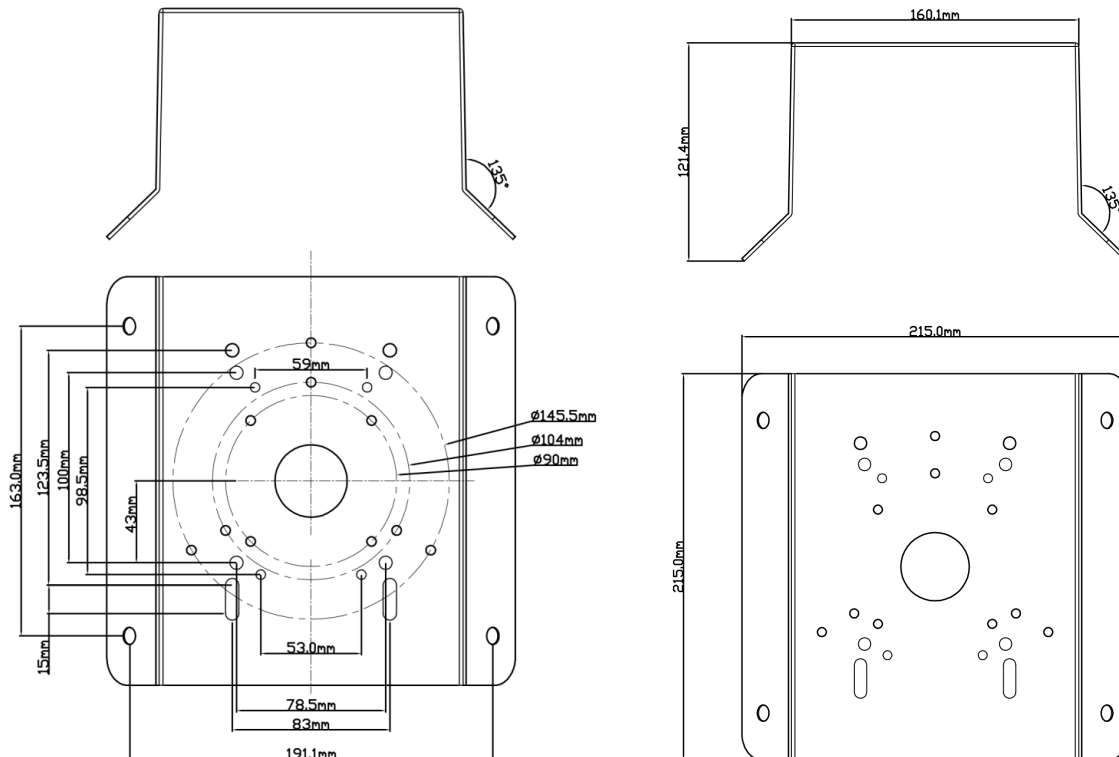

IPM-PTZCORNER

Corner Mount for Paramount PTZ Cameras

Material	SPCC
Color	White
Packing Size	18 x 15.9 x 10 in (458x403x254mm)
Dimension	8.5 x 4.8 x 8.5 in (215x121.4x215mm)
Net Weight	4.5 lb (2050g)
Load Bearing	The wall must be strong enough to withstand at least 3 times the weight of the camera and the bracket.
Working Temperature	-40°F ~ 140°F (-40°C ~ 60°C)
Working Humidity	10% ~ 90%

Ordering Information

IPM-PTZCORNER: Corner Mount for Paramount PTZ, White