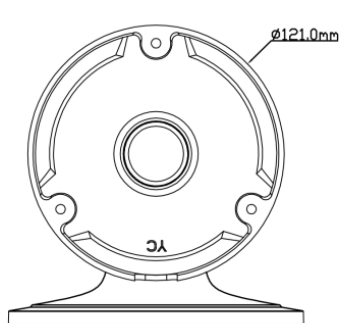

IPM-WALLMOUNT2

Wall Mount for Paramont Series Cameras, White

Bracket	IPM-WALLMOUNT2
Material	Aluminum alloy
Color	White
Dimension	7.8 x 5.5 x 5.5 in (199x139.3x140.9mm)
Net Weight	1.2lb (560g)
Load Bearing	The wall must be strong enough to withstand at least 3 times the weight of the camera and the bracket.
Working Temperature	-40°F ~ 140°F (-40°C ~ 60°C)
Working Humidity	10% ~ 90%