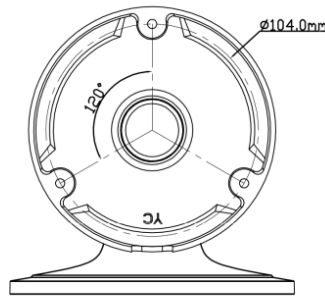

IPM-WALLMOUNT2

Wall Mount for Paramont Series Cameras, White

Bracket	IPM-WALLMOUNT2
Material	Aluminum alloy
Color	White
Dimension	7.8 x 5.5 x 5.5 in (199x139.3x140.9mm)
Net Weight	1.2lb (560g)
Load Bearing	The wall must be strong enough to withstand at least 3 times the weight of the camera and the bracket.
Working Temperature	-40°F ~ 140°F (-40°C ~ 60°C)
Working Humidity	10% ~ 90%