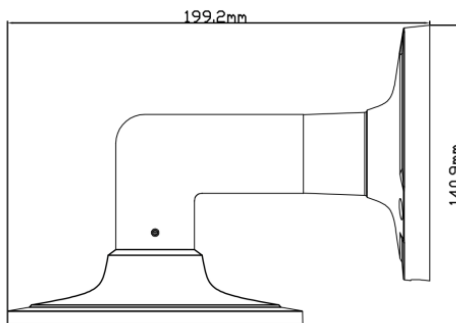

IPM-WALLMOUNT2

Wall Mount for Paramont Series Cameras, White

Bracket	IPM-WALLMOUNT2
Material	Aluminum alloy
Color	White
Dimension	7.8 x 5.5 x 5.5 in (199x139.3x140.9mm)
Net Weight	1.2lb (560g)
Load Bearing	The wall must be strong enough to withstand at least 3 times the weight of the camera and the bracket.
Working Temperature	-40°F ~ 140°F (-40°C ~ 60°C)
Working Humidity	10% ~ 90%