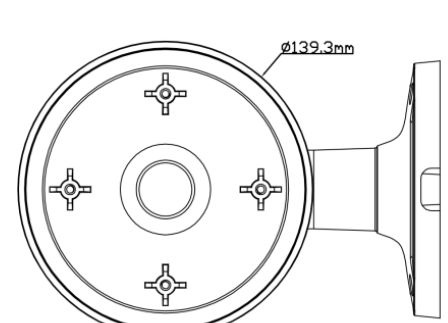

IPM-WALLMOUNT2

Wall Mount for Paramont Series Cameras, White

Bracket	IPM-WALLMOUNT2
Material	Aluminum alloy
Color	White
Dimension	7.8 x 5.5 x 5.5 in (199x139.3x140.9mm)
Net Weight	1.2lb (560g)
Load Bearing	The wall must be strong enough to withstand at least 3 times the weight of the camera and the bracket.
Working Temperature	-40°F ~ 140°F (-40°C ~ 60°C)
Working Humidity	10% ~ 90%