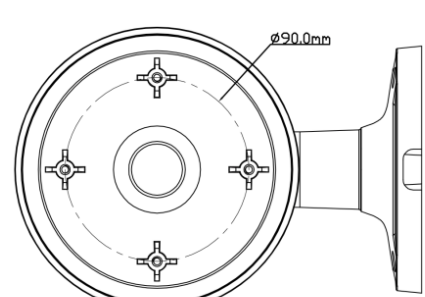

IPM-WALLMOUNT2

Wall Mount for Paramont Series Cameras, White

Bracket	IPM-WALLMOUNT2
Material	Aluminum alloy
Color	White
Dimension	7.8 x 5.5 x 5.5 in (199x139.3x140.9mm)
Net Weight	1.2lb (560g)
Load Bearing	The wall must be strong enough to withstand at least 3 times the weight of the camera and the bracket.
Working Temperature	-40°F ~ 140°F (-40°C ~ 60°C)
Working Humidity	10% ~ 90%