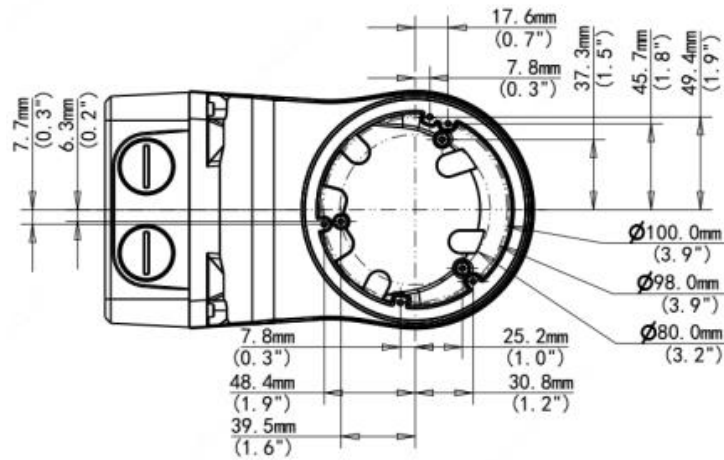

**IVM-DRWM6**

Wall Mount for Vision Series, White

|             |   |
|-------------|---|
| Bracket     | IVM-DRWM6                                       |
| Application | Wall installation                               |
| Dimensions  | 4.99" × 4.98" × 8.99" (126.7 × 126.4 × 228.4mm) |
| Weight      | 2.20lb (1kg)                                    |
| Material    | Aluminum alloy                                  |

Ordering Information  
**IVM-DRWM6:** Wall Mount