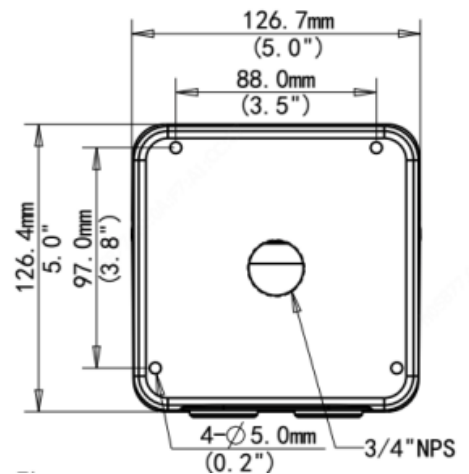

**IVM-DRWM6**

Wall Mount for Vision Series, White

|             |   |
|-------------|---|
| Bracket     | IVM-DRWM6                                       |
| Application | Wall installation                               |
| Dimensions  | 4.99" × 4.98" × 8.99" (126.7 × 126.4 × 228.4mm) |
| Weight      | 2.20lb (1kg)                                    |
| Material    | Aluminum alloy                                  |