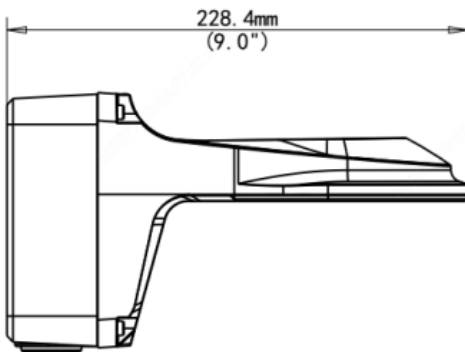

**IVM-DRWM6**

Wall Mount for Vision Series, White

|             |   |
|-------------|---|
| Bracket     | IVM-DRWM6                                       |
| Application | Wall installation                               |
| Dimensions  | 4.99" × 4.98" × 8.99" (126.7 × 126.4 × 228.4mm) |
| Weight      | 2.20lb (1kg)                                    |
| Material    | Aluminum alloy                                  |